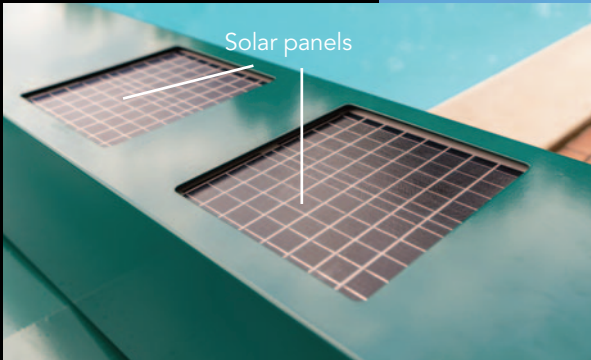

The cover is housed within a ventilated box container and can be fitted with optional solar panels to supply the internal batteries meaning no external wiring and even greater power saving.