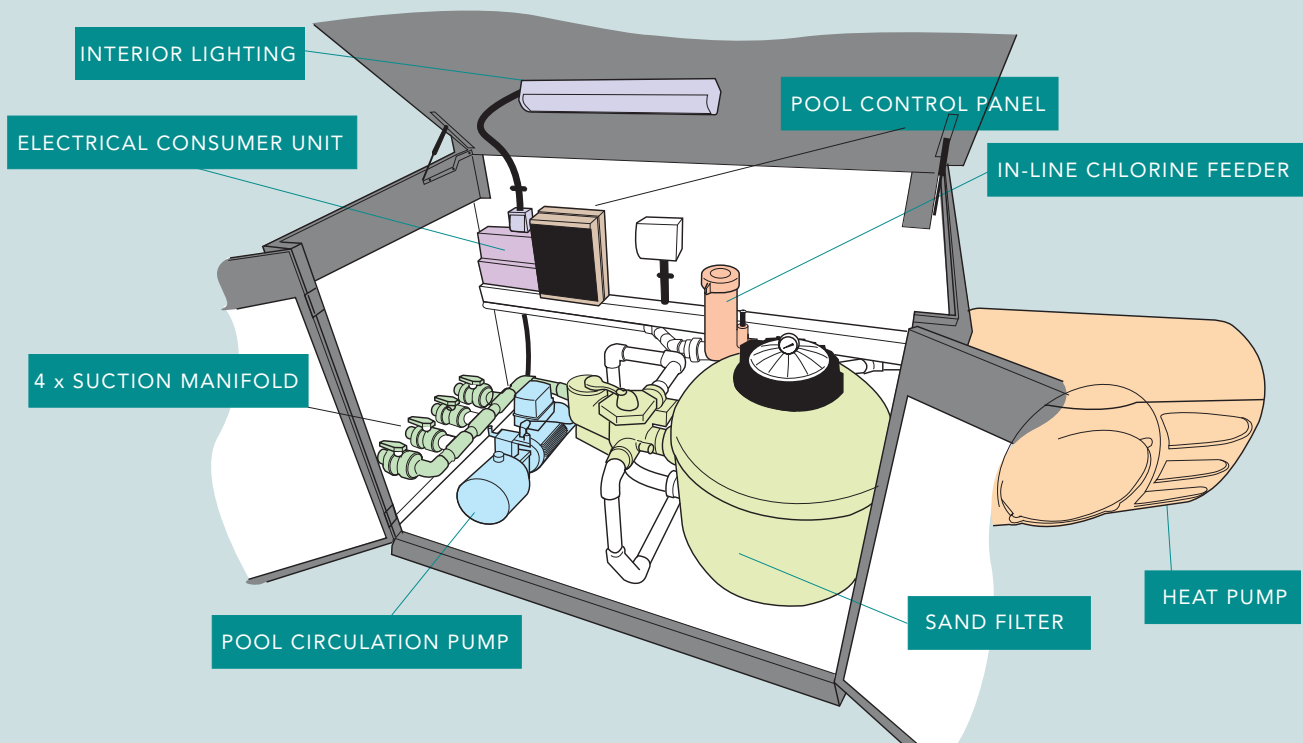

THE ALL NEW

CENTURION LEISURE *Aquadream*

ONE PIECE POOL PLANT ROOMS

A complete pool plant room set in its own self contained unit and constructed, equipped and installed by our own Centurion Leisure pool engineers for the perfect fit for your pool.

This innovative pool side solution is unique to Centurion Leisure. Our one-piece pool plant rooms are designed and built in-house ready to be transported to site and connected quickly, easily and effectively. Which means you can rest assured you will have the perfect pool plant room for your perfect pool.

The advantages of a one-piece pool plant room are obvious, less time on site trying to fit all the pool plant into an existing space (and all the problems that can arise with doing that). The pool room can also be located for optimum efficiency and its smart outward appearance completely hides all the electrics, pumps and filters from view.

This all-new product from Centurion Leisure is the perfect answer to many pool-side applications both new and existing. Contact us for our competitive pricing guide.

The simple and stylish solution to your new pool plant room. Constructed, equipped and installed by Centurion Leisure.

CENTURION LEISURE

214 High Street, Hornchurch, Essex RM12 6QP

Call us on: 01708 463 090 or 01708 620 520

Email us at: info@centurionleisure.co.uk

www.centurionleisure.co.uk