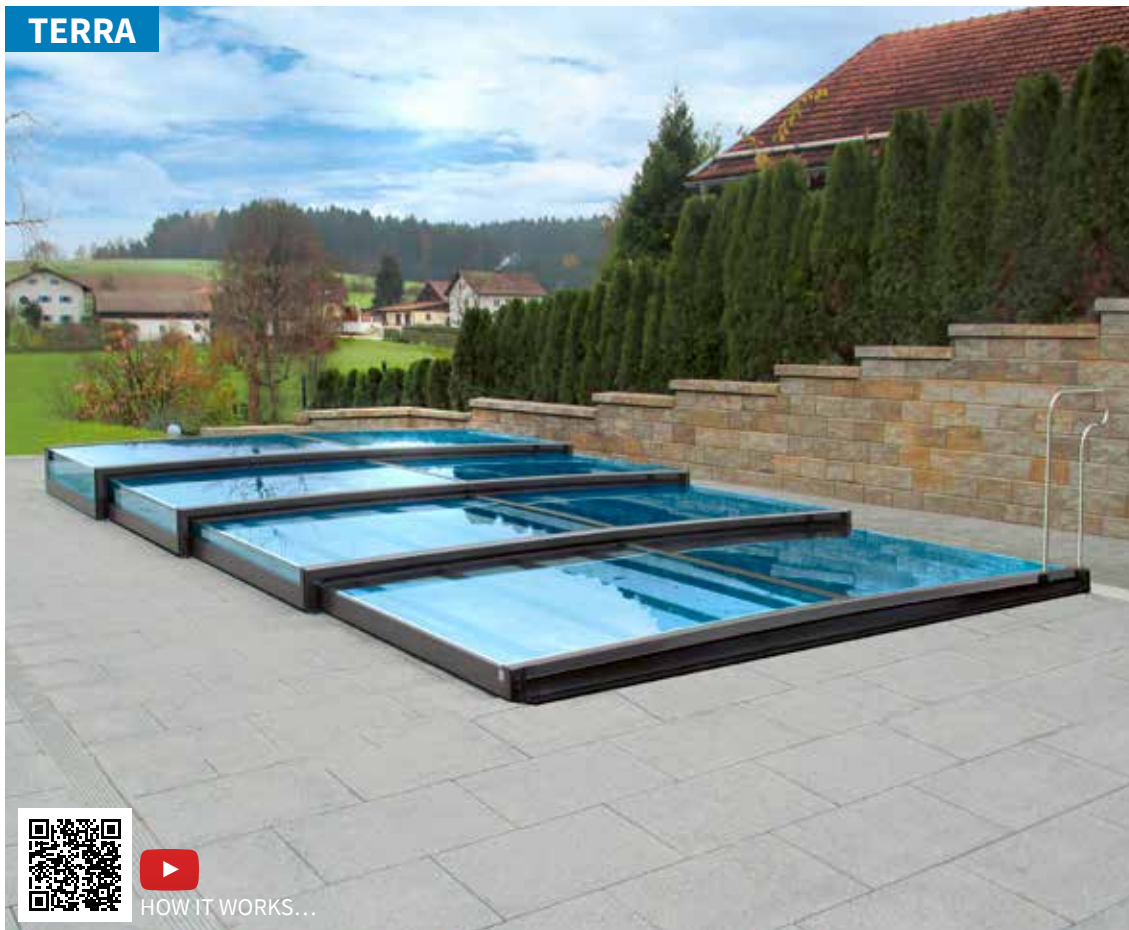

Would you like to swim all the year but never lose the views of your surroundings? Alukov have designed these swimming pool enclosures with just that in mind. Look at our selection and choose the one that is right for you.

## ELECTRICAL MOVE

Electrical motors allow the enclosure to be controlled remotely (optional).

VIVA™ - RAIL ON ONE SIDE ONLY

HOW IT WORKS...

**TERRA**  
width: 3,00 - 6,00 m / height: 0,28 - 0,88 m / length: on request

**TERRA R**  
width: 4,00 - 8,00 m / height: 0,30 - 1,07 m / length: on request