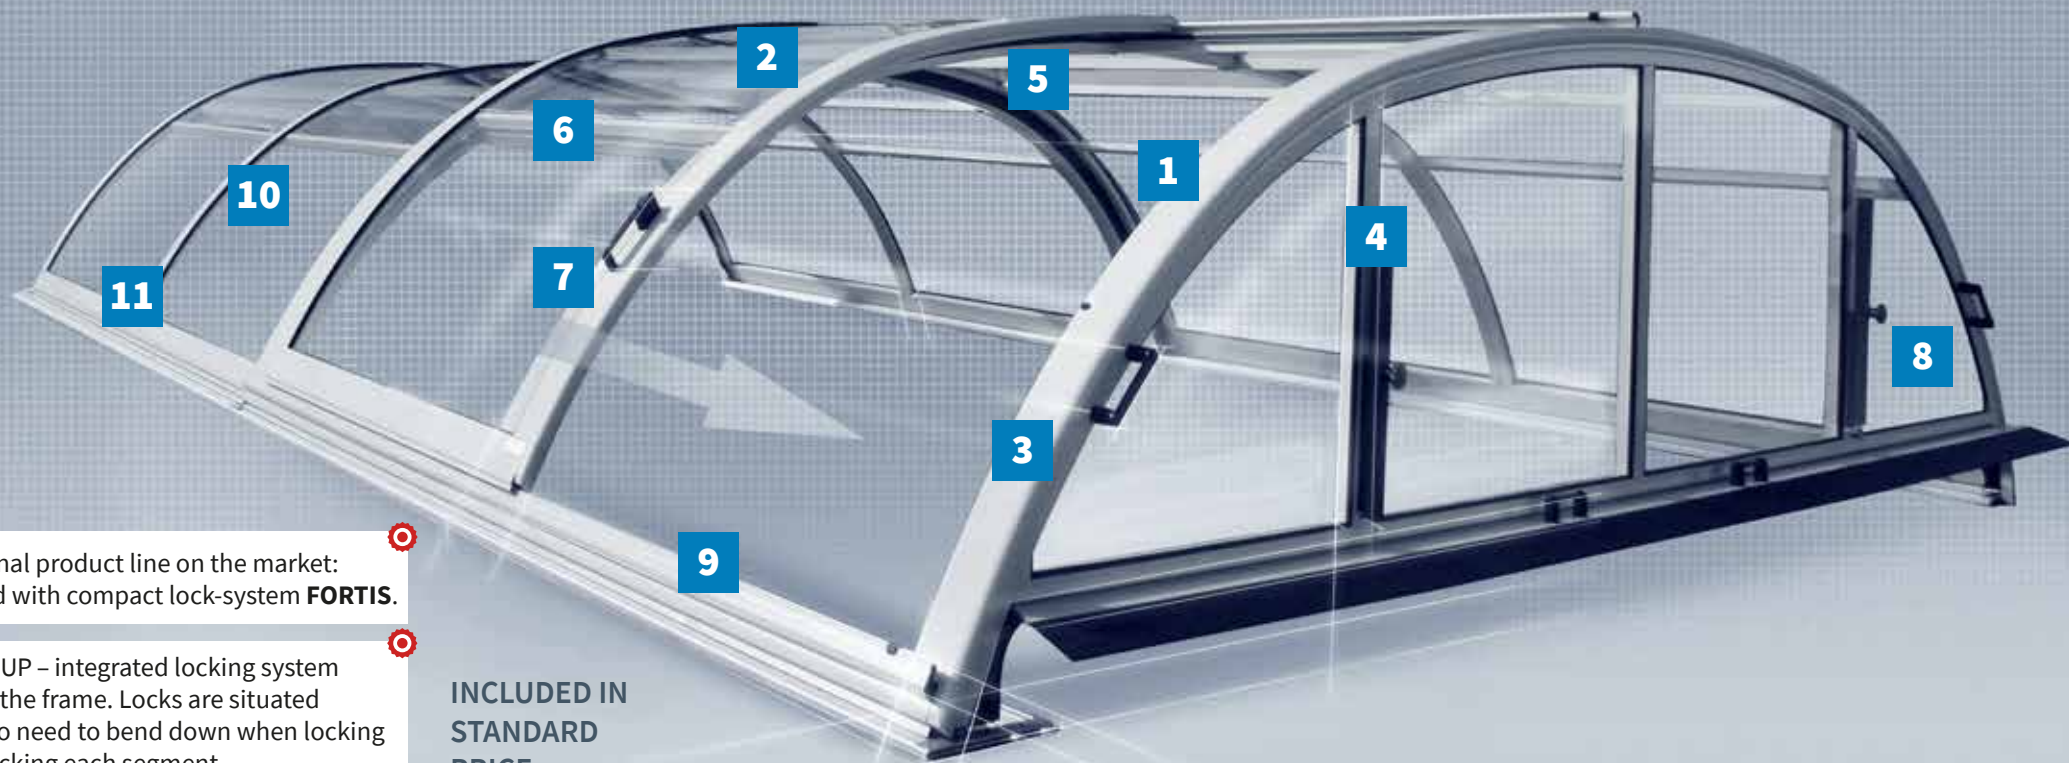

# TECHNICAL DETAILS OF THE NEO™ MODEL

NEW, MODERN CONCEPT FOR POOL ENCLOSURES

...EVEN  
MORE CARE™

1. Choose from 6 colours.

2. 1x sliding door as per client's wish based on offer.

3. Attractive design with rounded profiles.

4. Reliable fixation system of the end panels.

5. Unique 'labyrinth' sealing system between segments. Avoids scratching of the polycarbonate when sliding segments.

6. Original product line on the market: equipped with compact lock-system **FORTIS**.

7. **EASY UP** – integrated locking system inside of the frame. Locks are situated higher, no need to bend down when locking and unlocking each segment.

8. Ventilation system **AIR FRESH™**. Tilt-able bottom sealing part allows air movement inside of the enclosure without the need of opening whole segment.