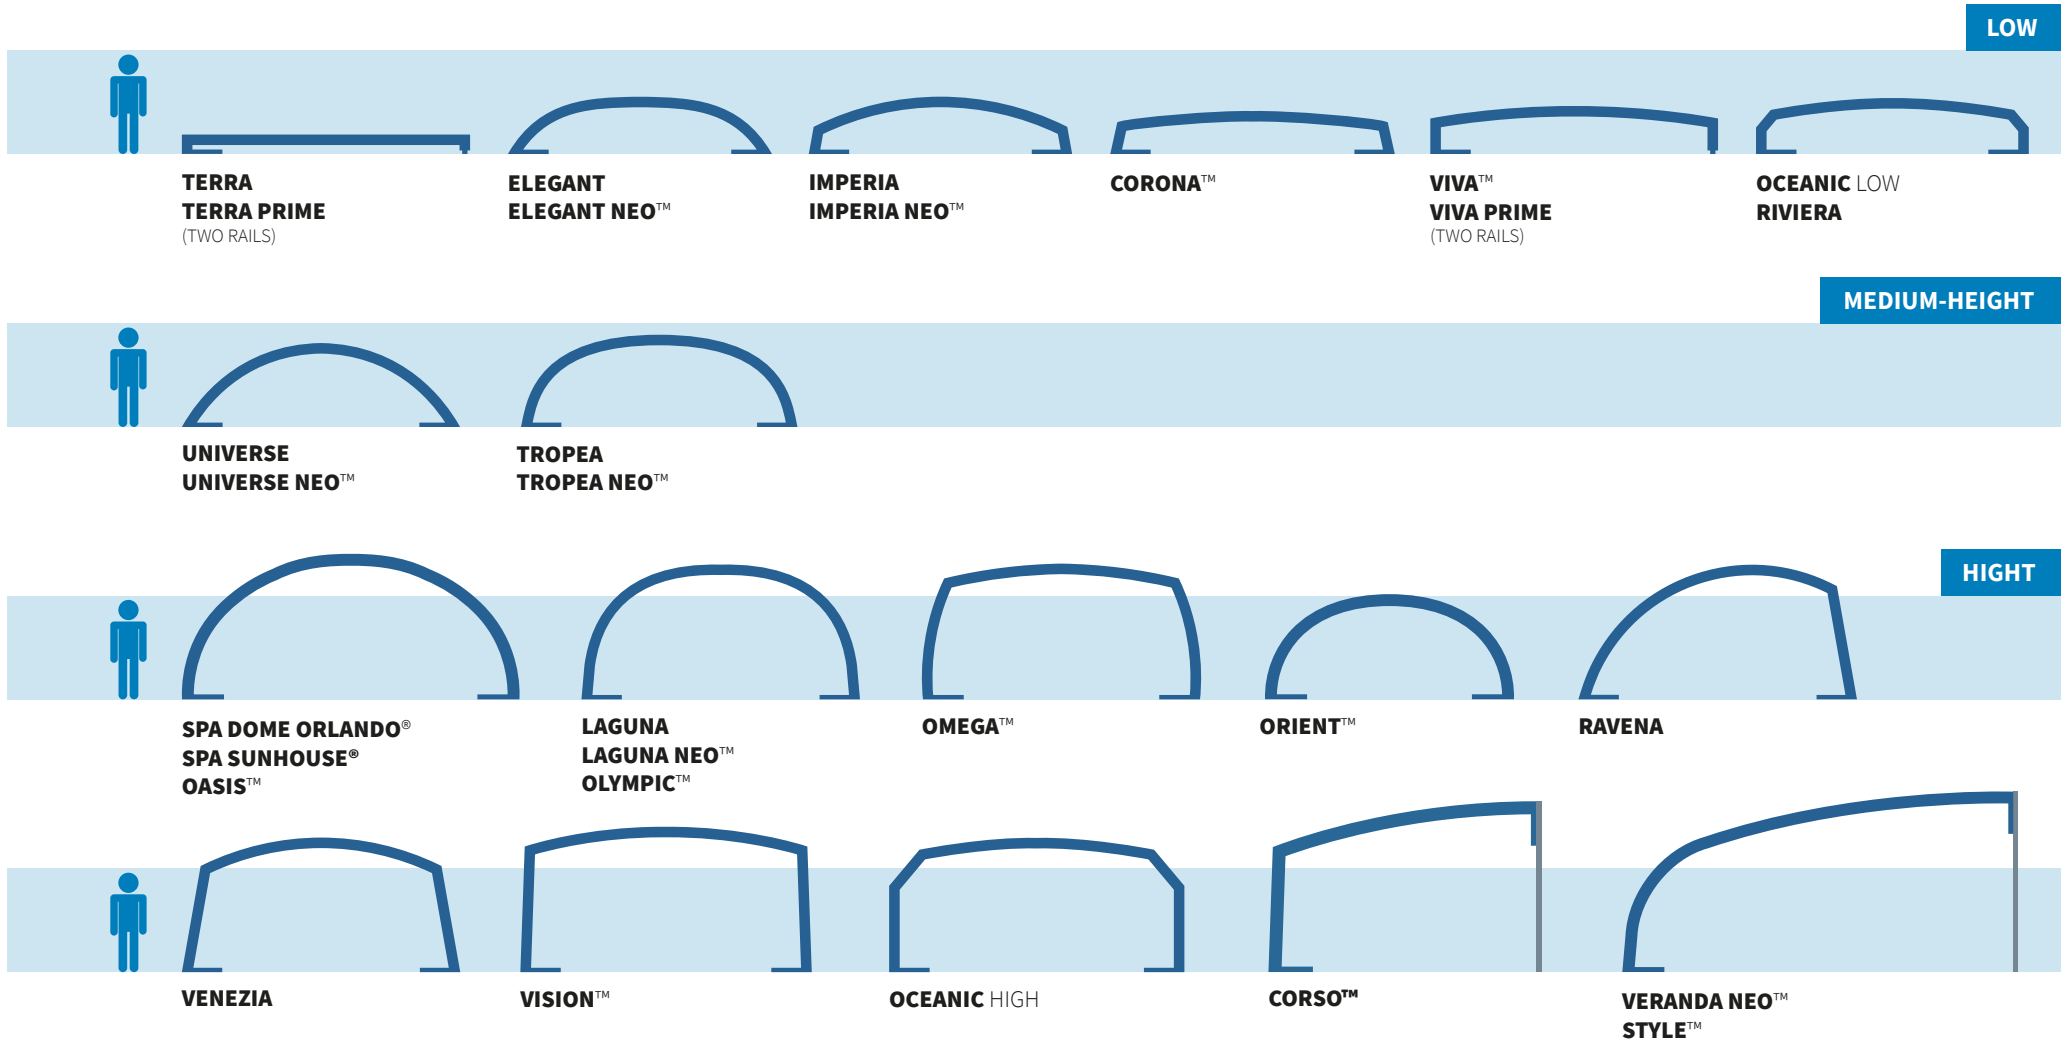

INCLUDED IN  
STANDARD  
PRICE

9. **FLAT RAILS** - only 15 mm high rails - easy to walk on.

10. Glazed with 4mm thick, UV stable (does not get brittle, does not discolour), hailstone resistant polycarbonate with 15 years warranty.

11. Each segment has wheels which run on the rail. Alukov enclosures are incredibly easy to slide in both directions.

REAL COMFORT - TOP HANDLING OF STOPPING BOLTS **EASY UP**

# SHAPES AND HEIGHT - POOL PROGRAM

WIDEST RANGE OF POOL ENCLOSURE ON THE MARKET