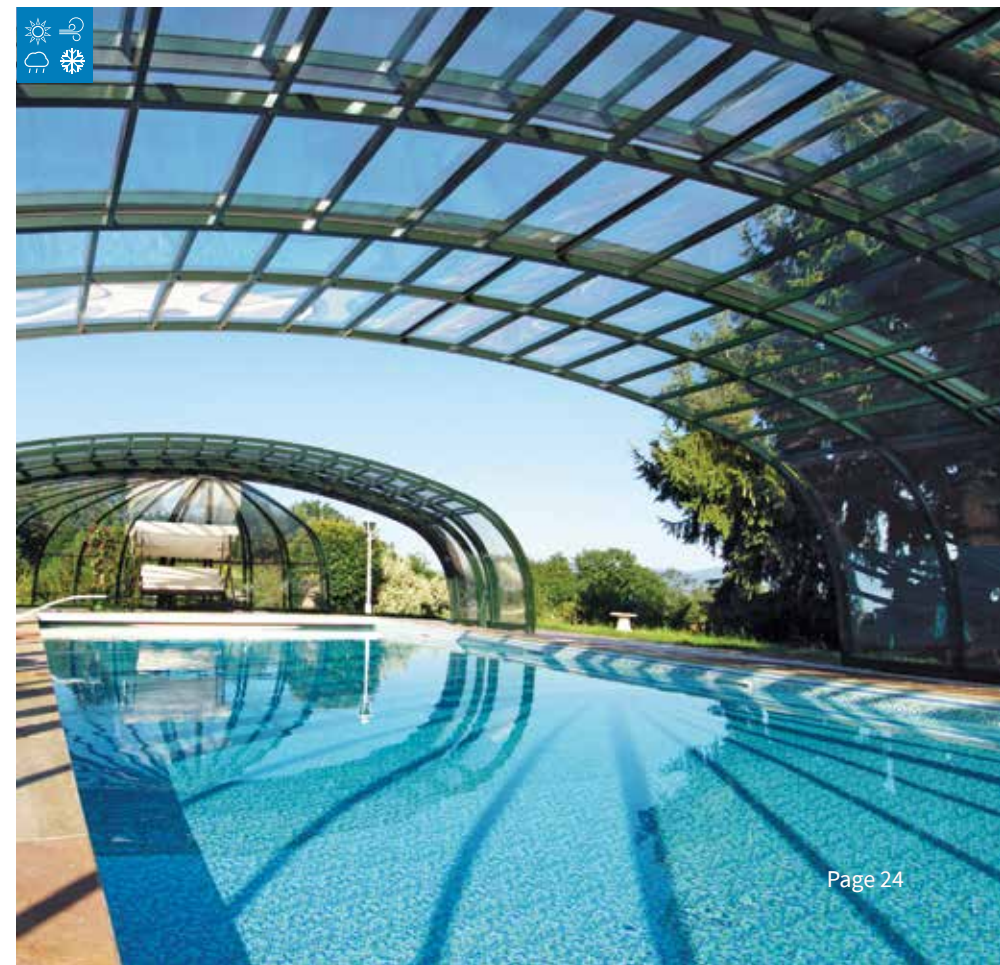

OLYMPIC™

OLYMPIC™

The **OLYMPIC™** is a marquee product made exclusively by Alukov. With its eye catching design and option to have one or two domes at each end gives the user multiple usage options. Spacious enough to walk around, each dome can open up to 90 degrees with the main body structure having the facility to slide open too.

Like all our enclosures the **OLYMPIC™** comes with the option of a remote control electric motor to open and close the enclosure. The colour of the aluminium frame can be produced in wood effect (applies to all models).

width: 5,00 - 11,00 m / height: 2,60 - 3,00 m
length: on request

OLYMPIC™

OLYMPIC™