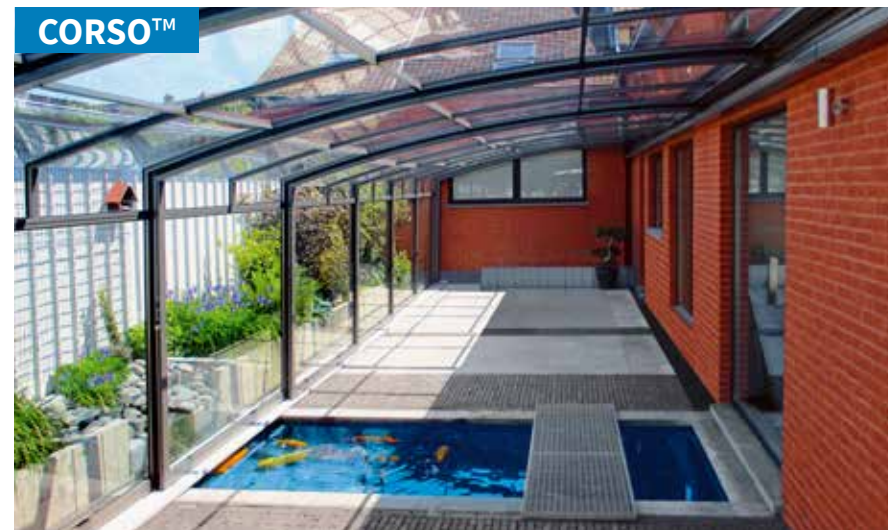

LEAN-TO ENCLOSURES