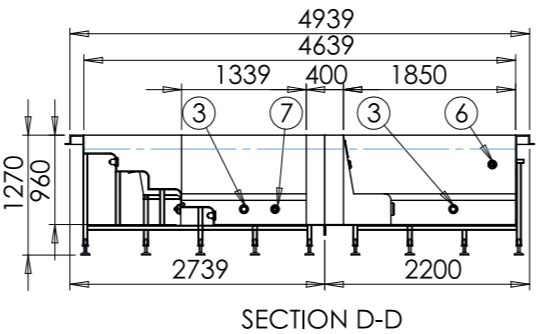

Drawings & Renders

At Centurion Leisure, upon receiving your request for a quotation, our sales team aim to return your quote as quickly as possible. Every quotation will include an associated drawing from our design team.

Further assistance can be provided for builders works and service detail to assist overall projects, should this be required. Our technical team have a vast amount of knowledge and can help where need to speed up deliverance and the completion of your project.