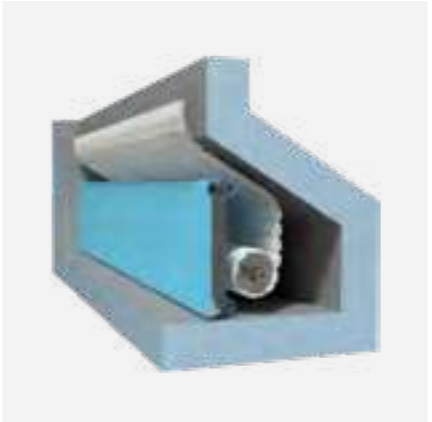

Cave with front panel