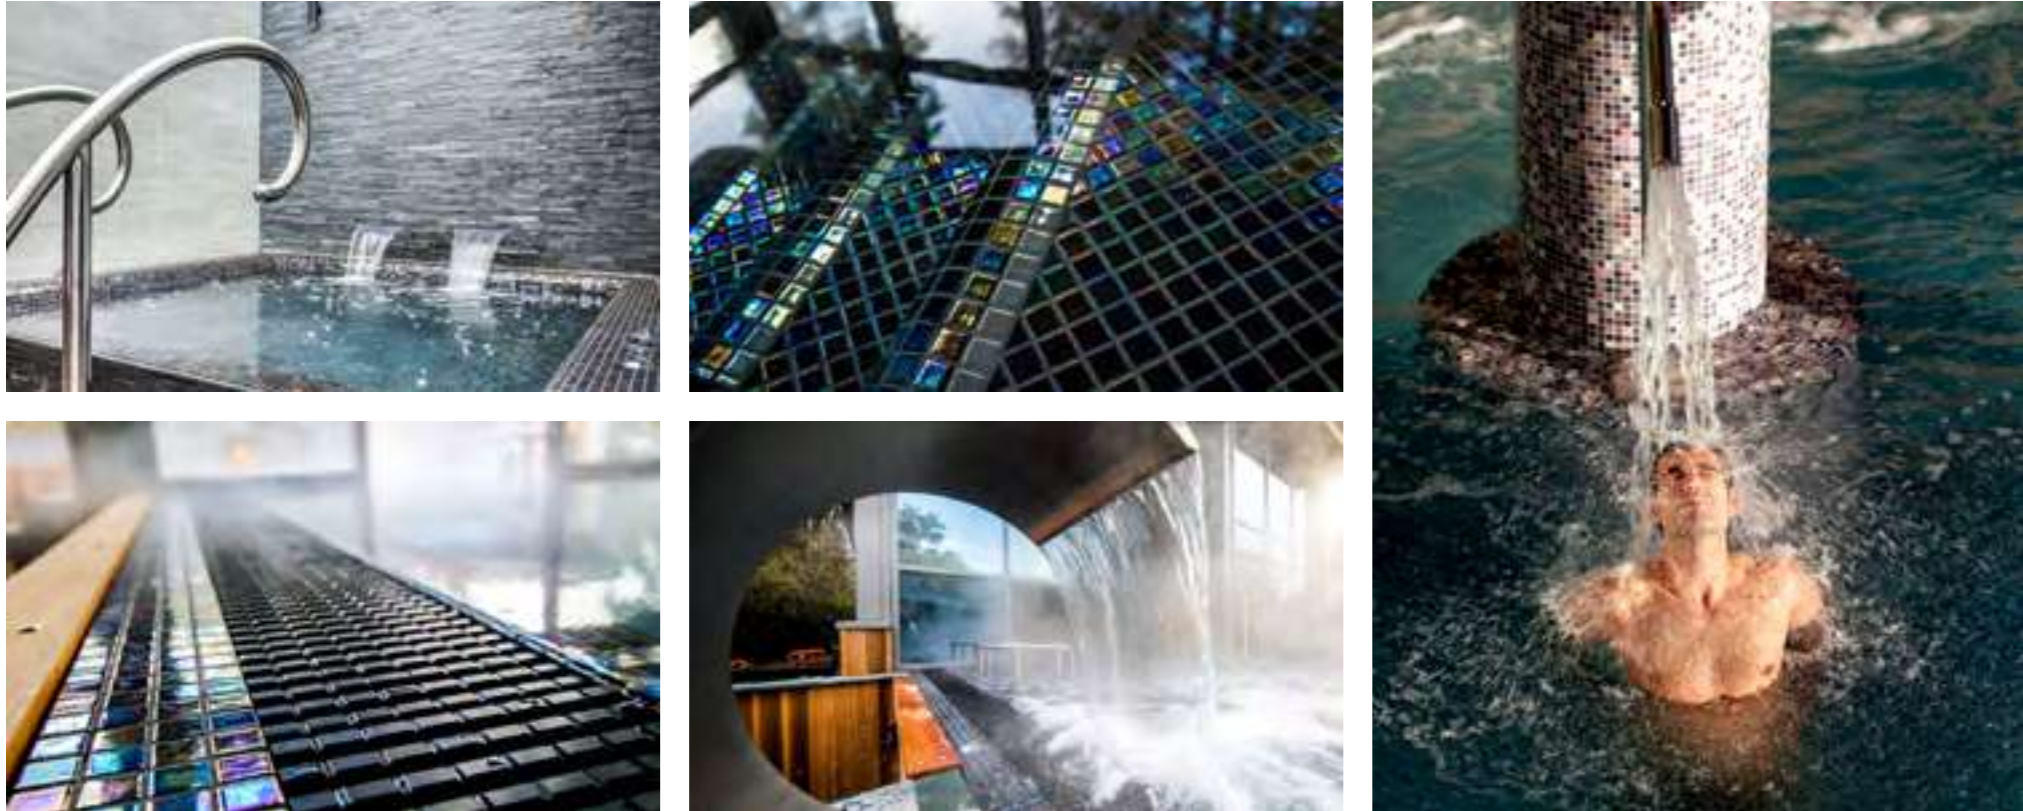

Additional Features

Pools and spas can be personalised in several ways. We offer demarcation tiles to enhance features such as steps, seats and loungers. Modular grating used for our deck level products can be upgraded to a colour choice that better suits your clients taste and requirements.

By request, our team can customise positions of message and air jets and to really enhance your products, we have an extensive range of water features to choose from such as water cannons and curtains.