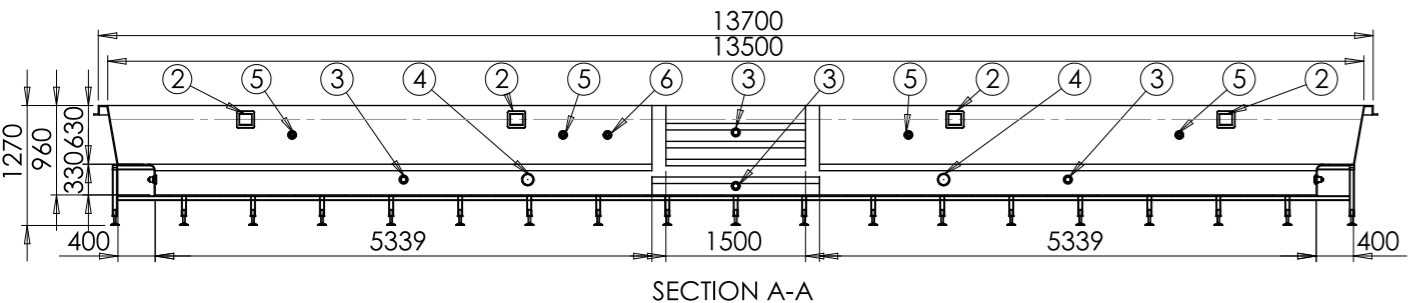

Drawings & Renders

At Centurion Leisure, upon receiving your request for a quotation, our sales team aim to return your quote as quickly as possible. Every quotation will include an associated drawing from our design team.

Further assistance can be provided for builders works and service detail to assist overall projects, should this be required. Our technical team have a vast amount of knowledge and can help where need to speed up deliverance and the completion of your project.