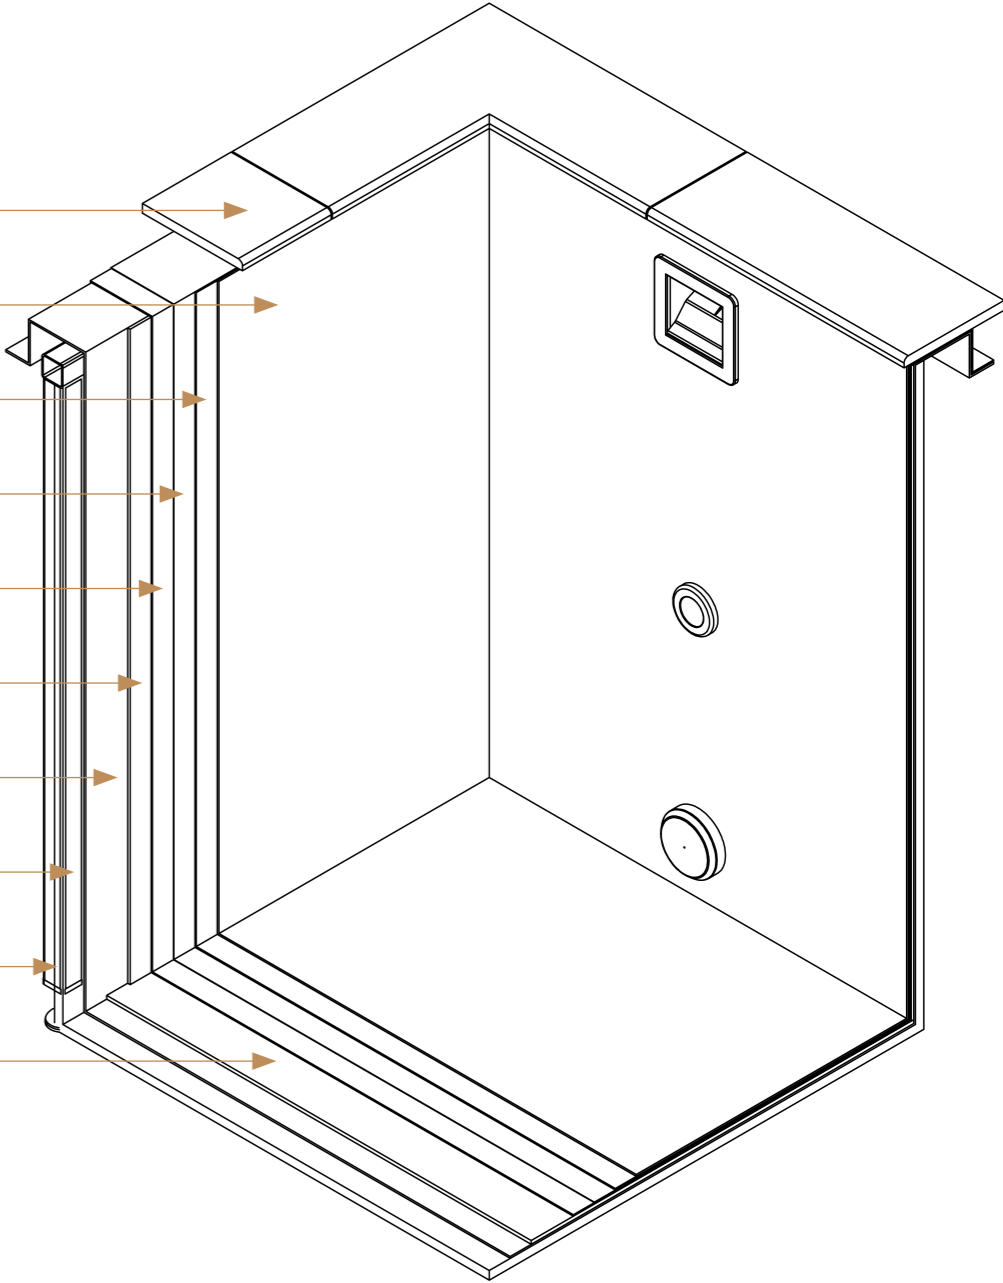

50 x 50mm 304 Stainless Steel Adjustable Leg

8mm Structural Floor Coring Layer