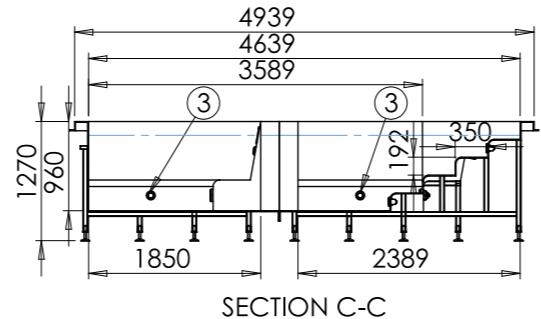

Drawings & Renders

At Centurion Leisure, upon receiving your request for a quotation, our sales team aim to return your quote as quickly as possible. Every quotation will include an associated drawing from our design team.

Further assistance can be provided for builders works and service detail to assist overall projects, should this be required. Our technical team have a vast amount of knowledge and can help where need to speed up deliverance and the completion of your project.