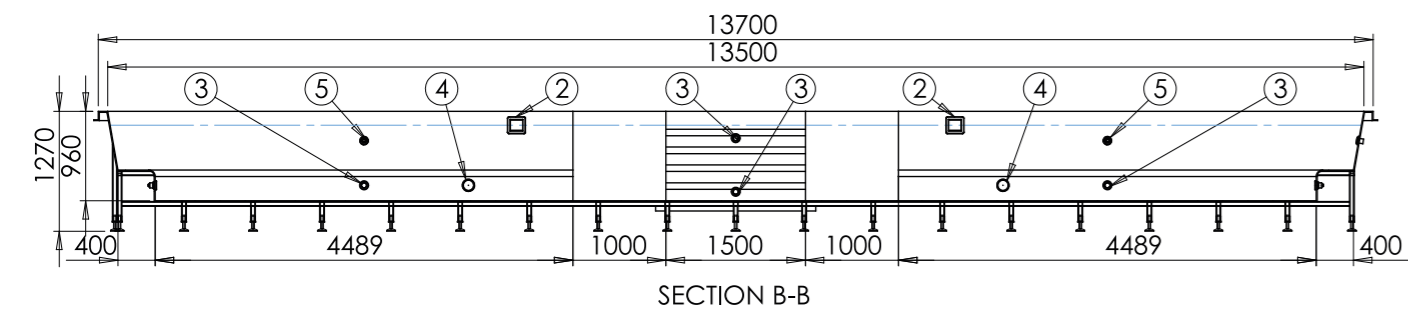

Drawings & Renders

At Centurion Leisure, upon receiving your request for a quotation, our sales team aim to return your quote as quickly as possible. Every quotation will include an associated drawing from our design team.

Further assistance can be provided for builders works and service detail to assist overall projects, should this be required. Our technical team have a vast amount of knowledge and can help where need to speed up deliverance and the completion of your project.