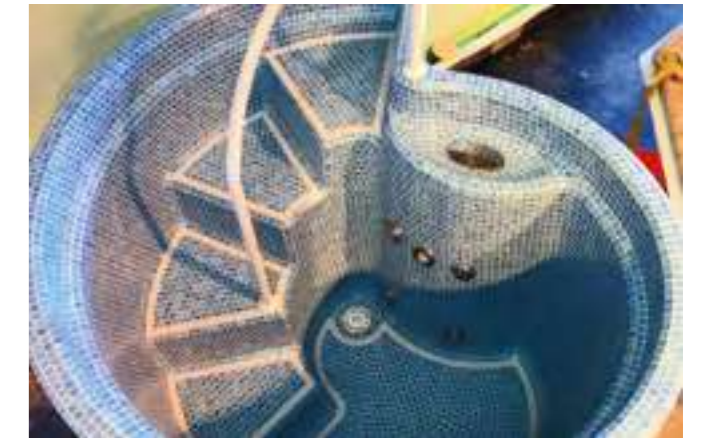

Square Plunge Pool

1.20m