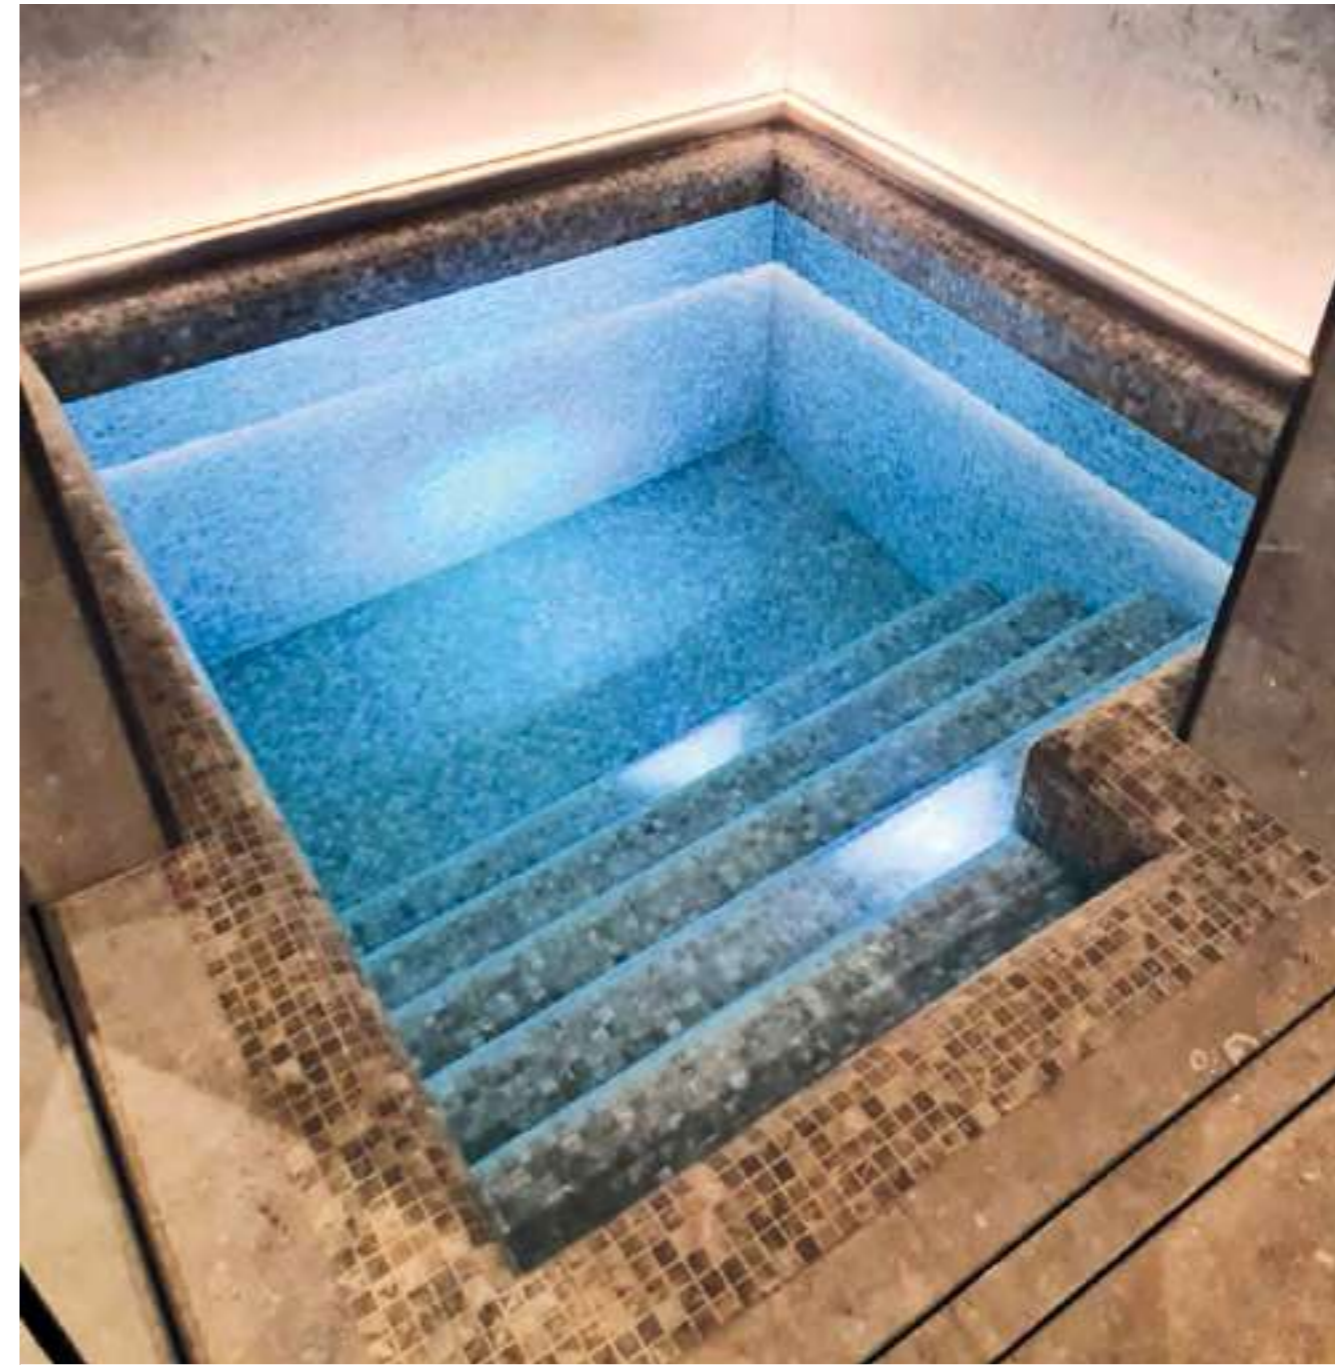

## Standard Sizes

### Snail Shell Plunge Pool

2.00m x 2.10m

### Square Plunge Pool

1.20m