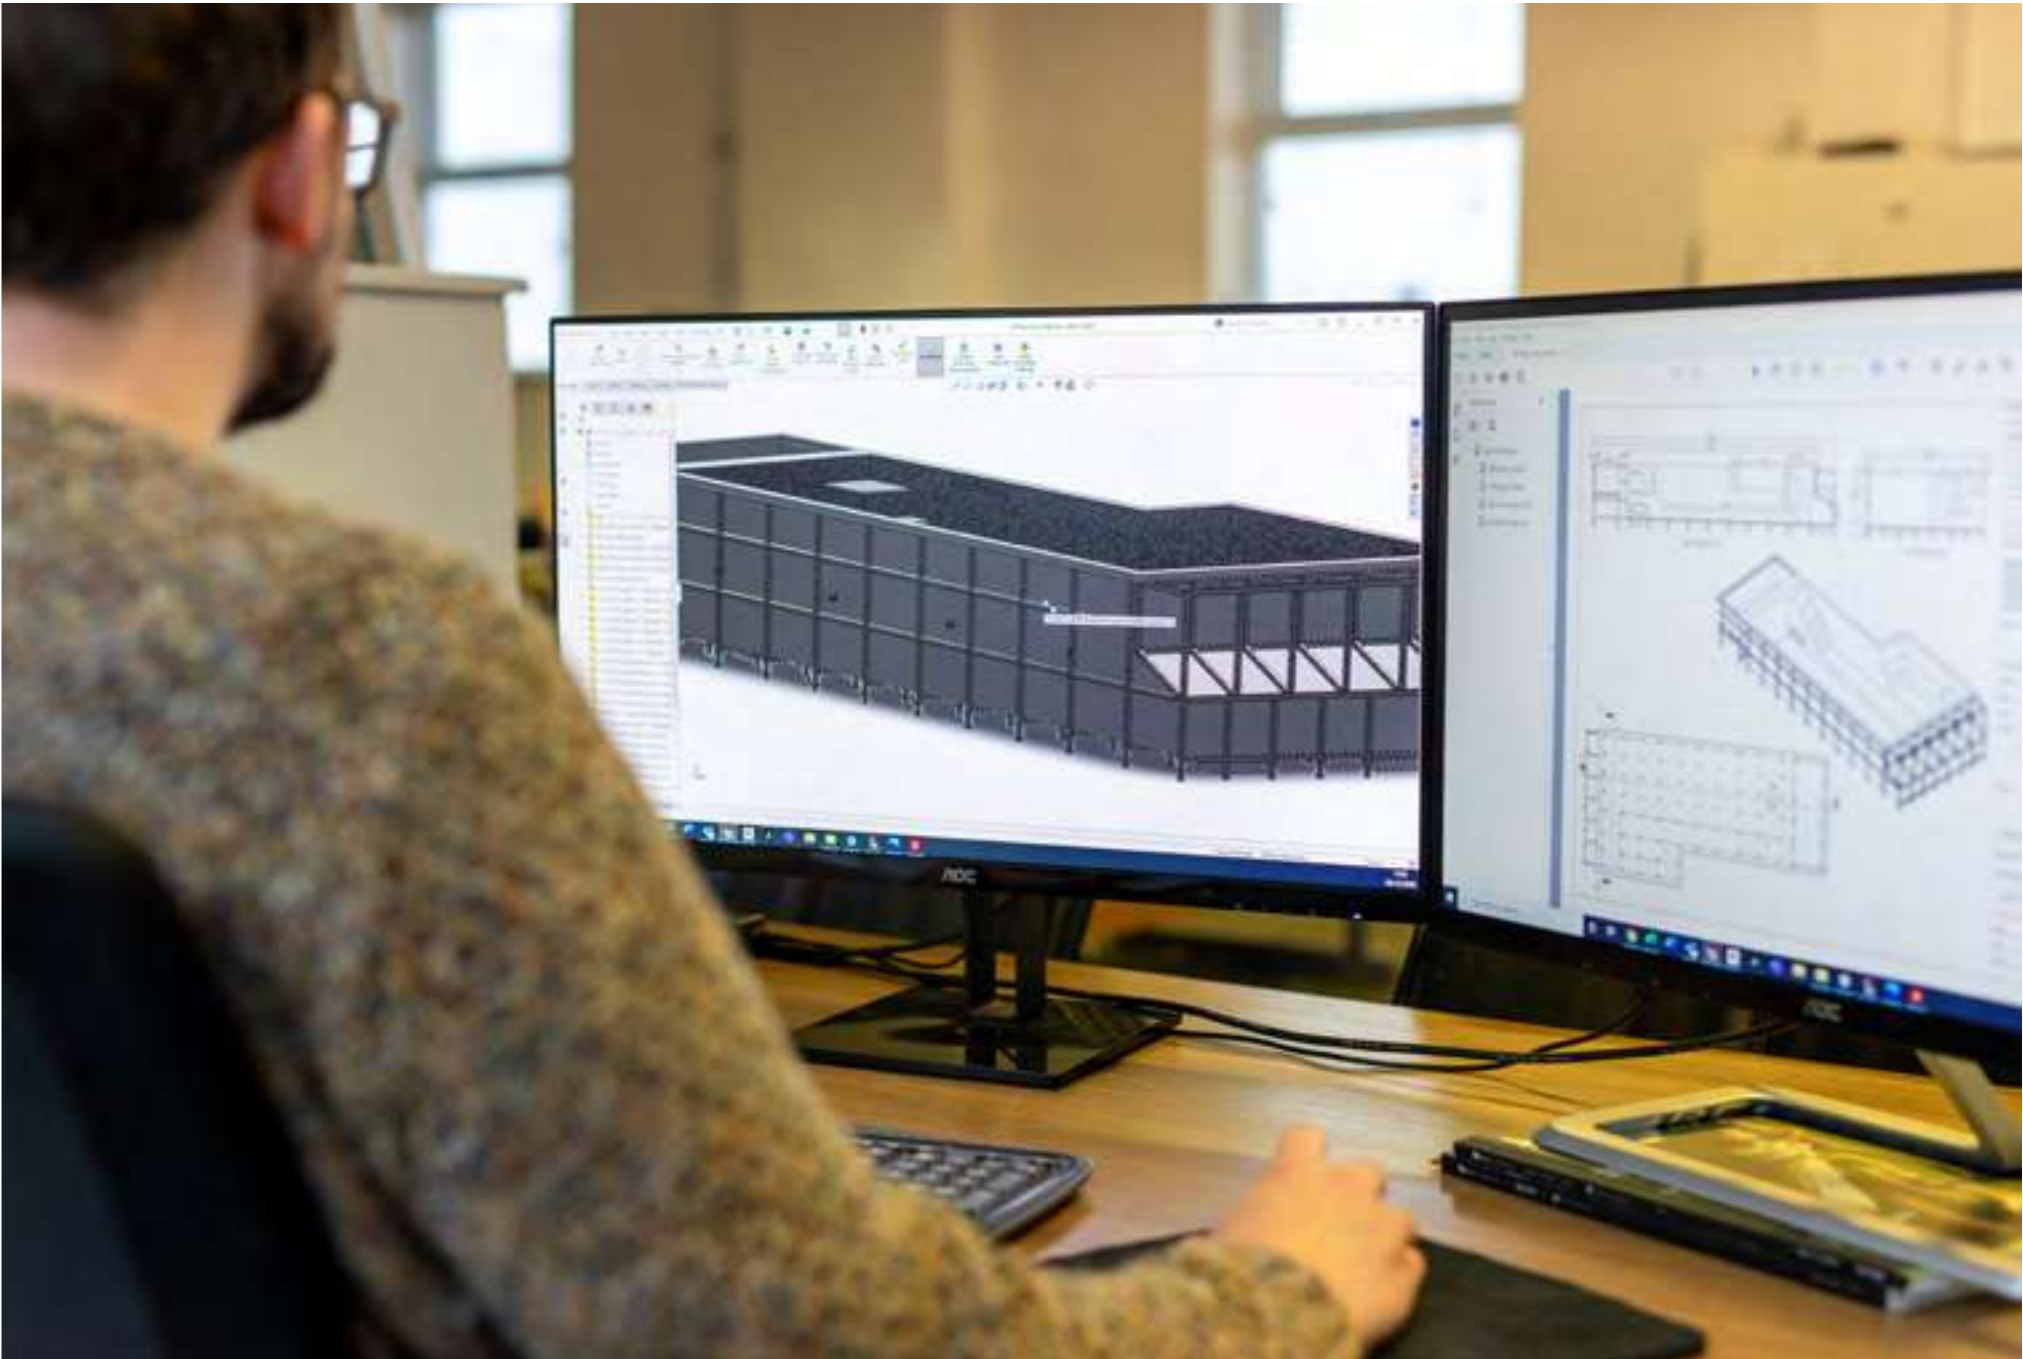

Drawings & Renders

At Centurion Leisure, upon receiving your request for a quotation, our sales team aim to return your quote as quickly as possible. Every quotation will include an associated drawing from our design team.

Further assistance can be provided for builders works and service detail to assist overall projects, should this be required. Our technical team have a vast amount of knowledge and can help where need to speed up deliverance and the completion of your project.