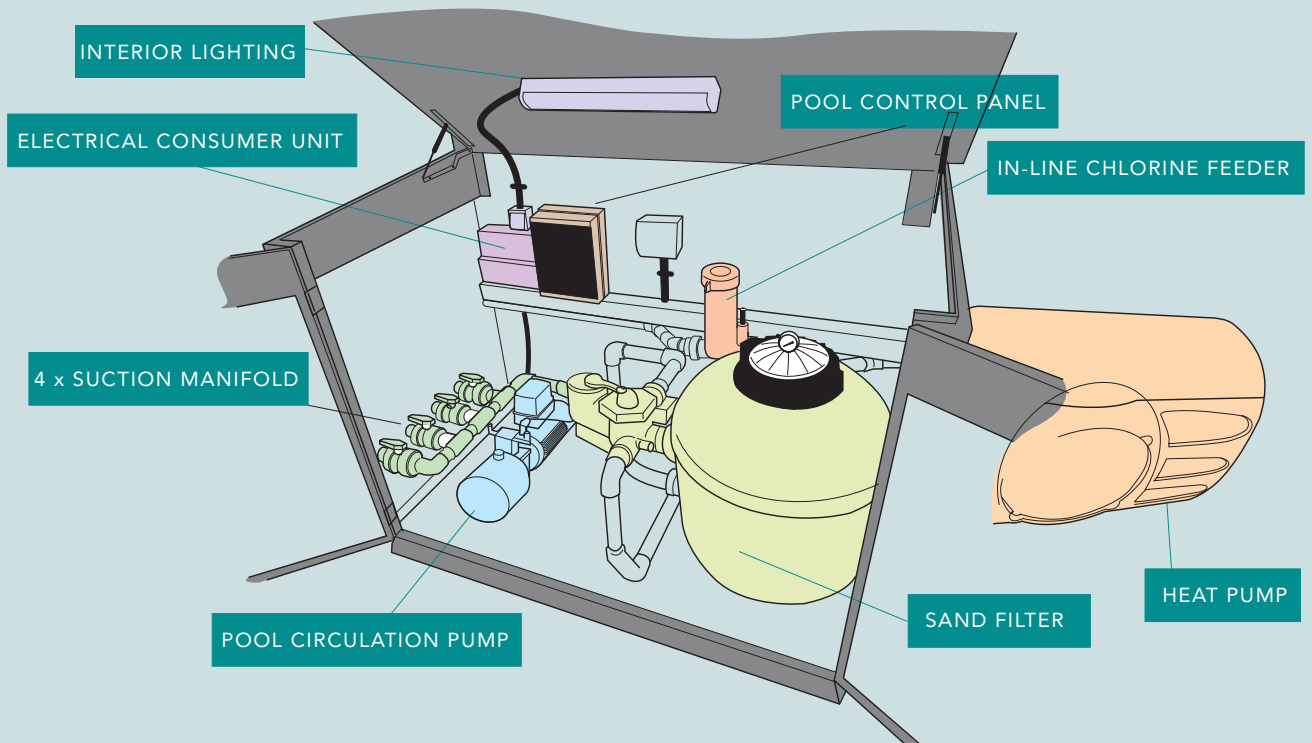

CENTURION LEISURE
Aquadream
ONE PIECE POOL PLANT ROOMS

A complete pool plant room set in its own self contained unit and constructed, equipped and installed by our own Centurion Leisure pool engineers for the perfect fit for your pool.

This innovative pool side solution is unique to Centurion Leisure. Our one-piece pool plant rooms are designed and built in-house ready to be transported to site and connected quickly, easily and effectively. Which means you can rest assured you will have the perfect pool plant room for your perfect pool.

The advantages of a one-piece pool plant room are obvious, less time on site trying to fit all the pool plant into an existing space (and all the problems that can arise with doing that). The pool room can also be located for optimum efficiency and its smart outward appearance completely hides all the electrics, pumps and filters from view.

This all-new product from Centurion Leisure is the perfect answer to many pool-side applications both new and existing. Contact us for our competitive pricing guide.

The simple and stylish solution to your new pool plant room. Constructed, equipped and installed by Centurion Leisure.

CENTURION LEISURE

214 High Street, Hornchurch, Essex RM12 6QP

Call us on: 01708 463 090 or 01708 620 520

Email us at: info@centurionleisure.co.uk

www.centurionleisure.co.uk