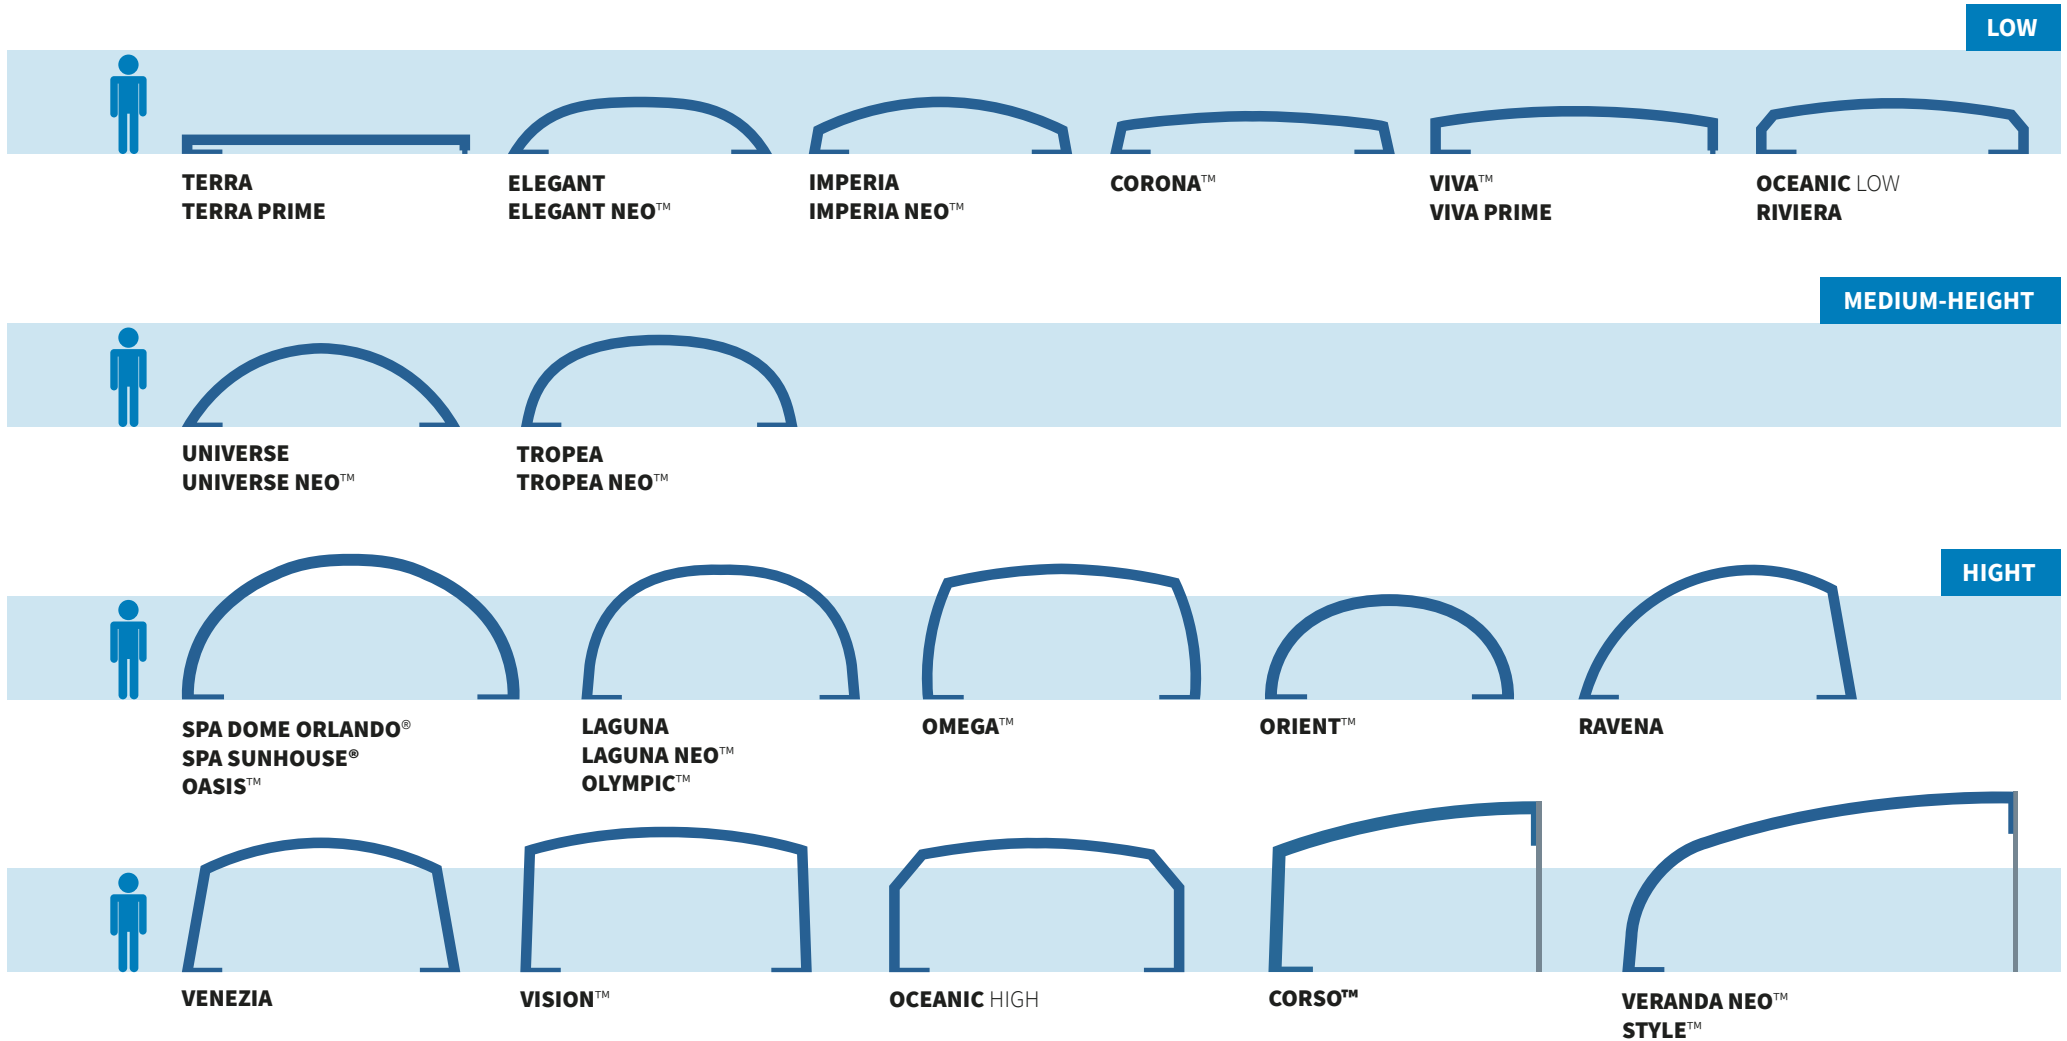

Light blue single-chamber

Tinted single-chamber

Clear three-chamber

COLOURS OF ALUMINIUM PROFILE

RAL 9006 silver

RAL 9010 white

DB 703 anthracite

Antique brown

RAILS

Natural elox

Bronze elox

SPA SUNHOUSE

SPA GRAND SUNHOUSE

SHAPES AND HEIGHT - POOL PROGRAM

WIDEST RANGE OF POOL ENCLOSURE ON THE MARKET

VOTED 'POOL CONTRACTOR OF THE YEAR'