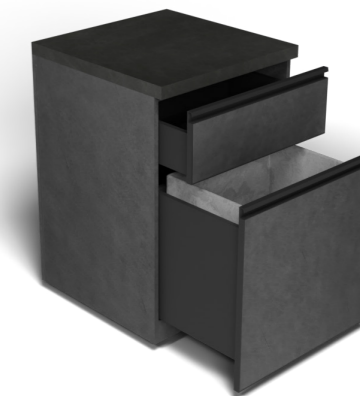

Four Burner Sizzler Grill with Cabinet

Dimensions:
1200 x 600 x 800mm

Large Sink with Cabinet

Dimensions:
600 x 800 x 900mm

Fridge with Cabinet

Dimensions:
600 x 600 x 900mm

Single Draw with Pull-Out Bin

Dimensions:
600 x 600 x 900mm