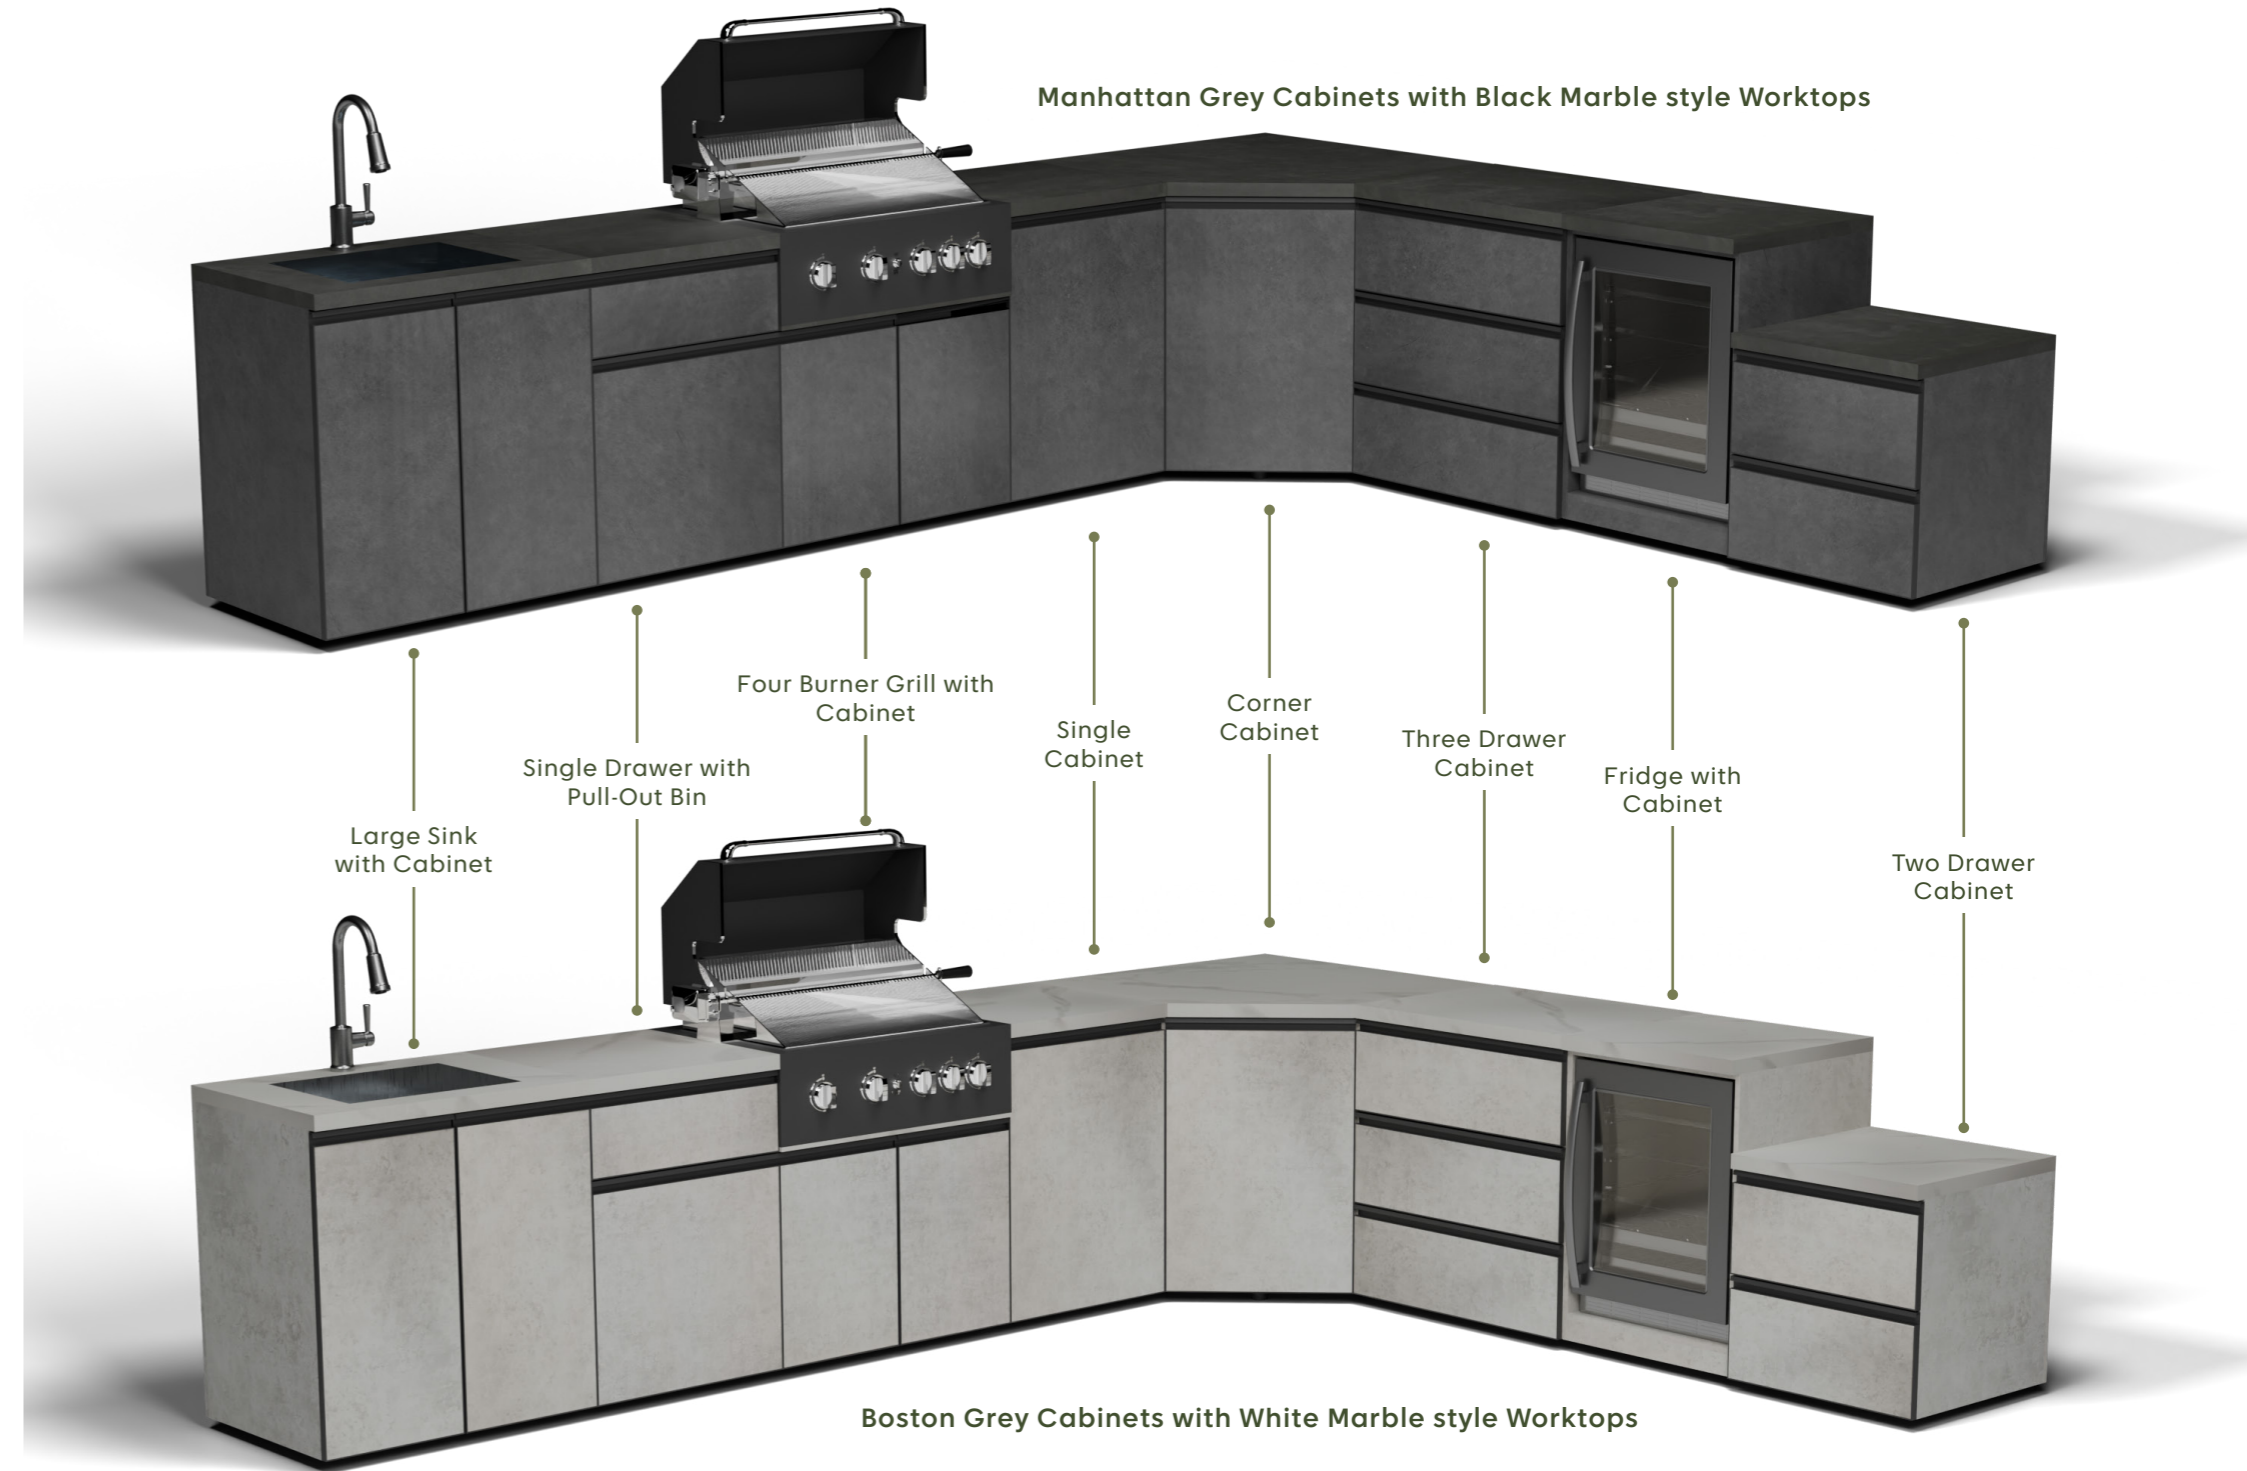

Relax...

With a Modulux Outdoor Kitchen you can prepare the perfect gourmet meal for your family and friends however large the party.

Keep ingredients fresh and drinks chilled in the spacious glass-fronted fridge.

And when the cooking's done, the large sink makes clean-up a breeze.

The Modulux range has everything you need to turn outdoor cooking into a stress-free experience.