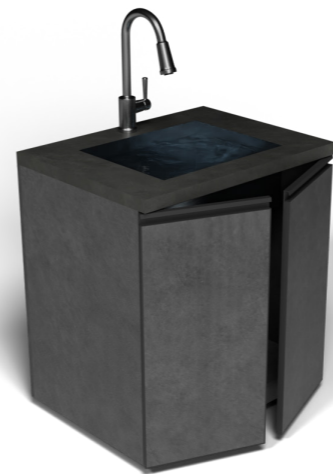

And when the cooking's done, the large sink makes clean-up a breeze.

The Modulux range has everything you need to turn outdoor cooking into a stress-free experience.

Elevate your outdoor cooking experience with the Four Burner Sizzler Grill, designed for those who demand quality and performance. Featuring four high-powered burners, this grill offers precise heat control for everything from searing steaks to slow-cooking roasts.

The Sizzler grill includes motorised rotisserie with searing back burner and a stainless-steel griddle plate (replaces 2 burners). The integrated cabinet provides ample storage for a gas bottle and cooking accessories, ensuring everything you need is within arm's reach.

Four Burner Sizzler Grill with Cabinet

Dimensions:
1200 x 600 x 800mm

Large Sink with Cabinet

Dimensions:
600 x 800 x 900mm

Fridge with Cabinet

Dimensions:
600 x 600 x 900mm

Single Draw with Pull-Out Bin

Dimensions:
600 x 600 x 900mm