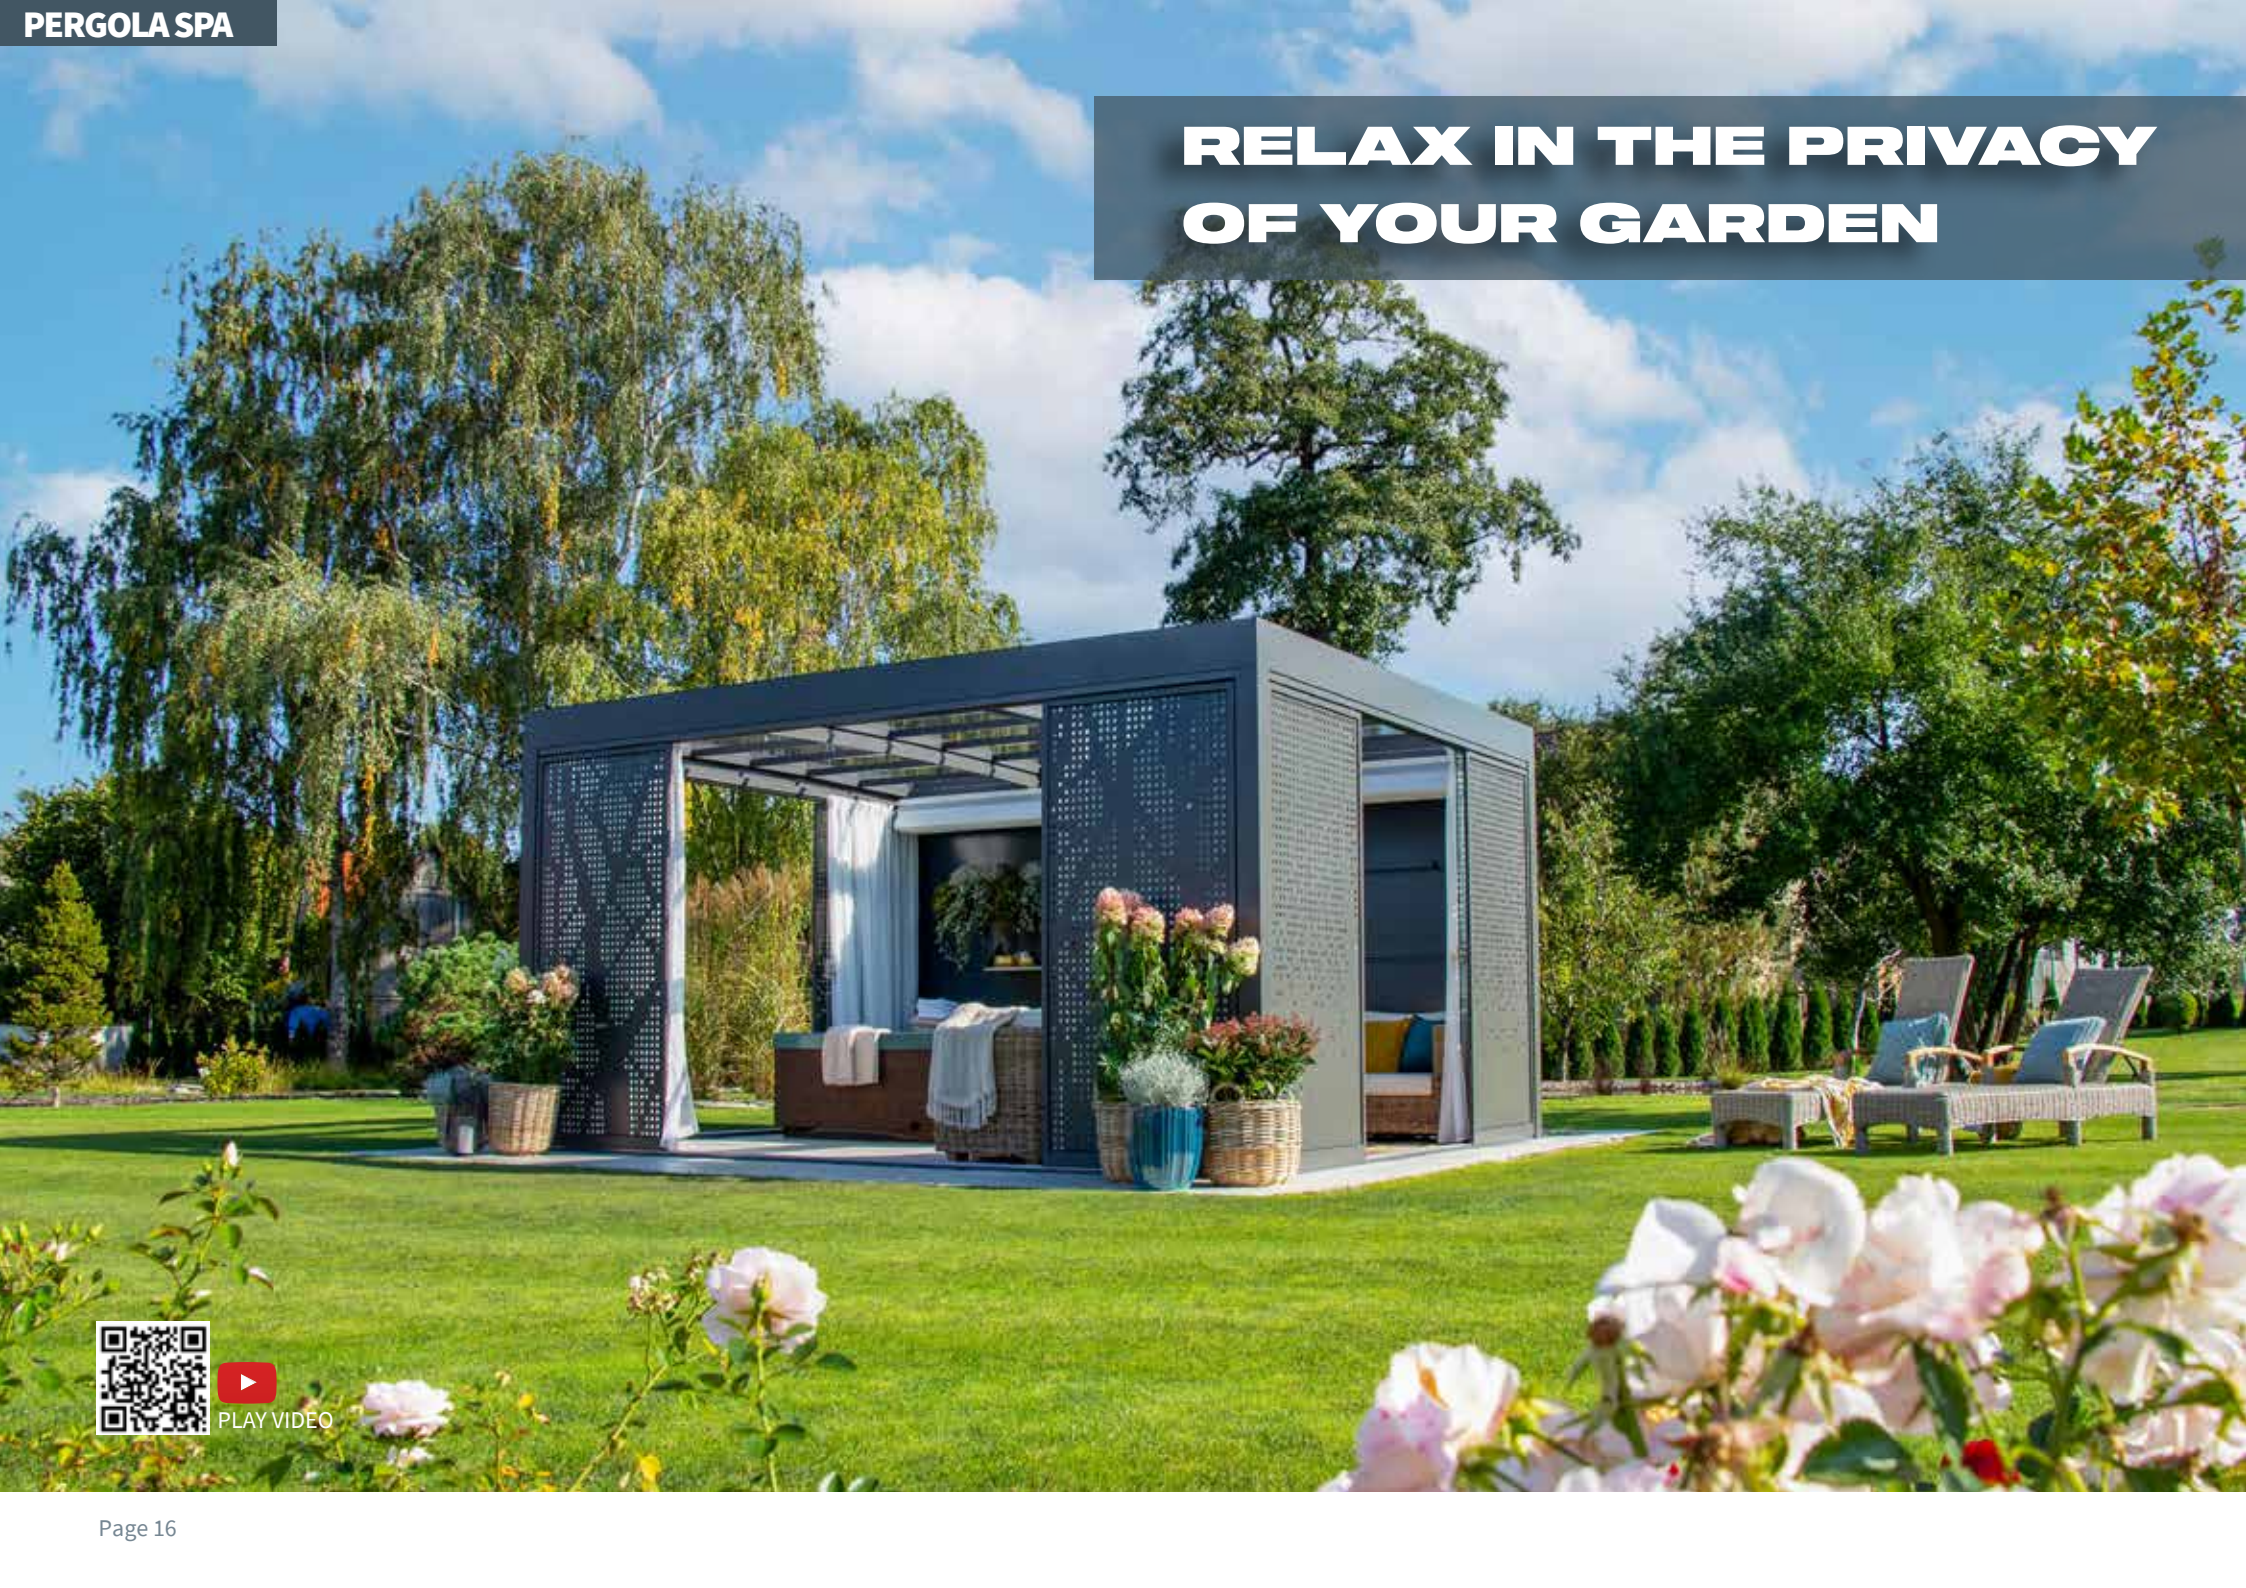

RELAX IN THE PRIVACY OF YOUR GARDEN

PLAY VIDEO