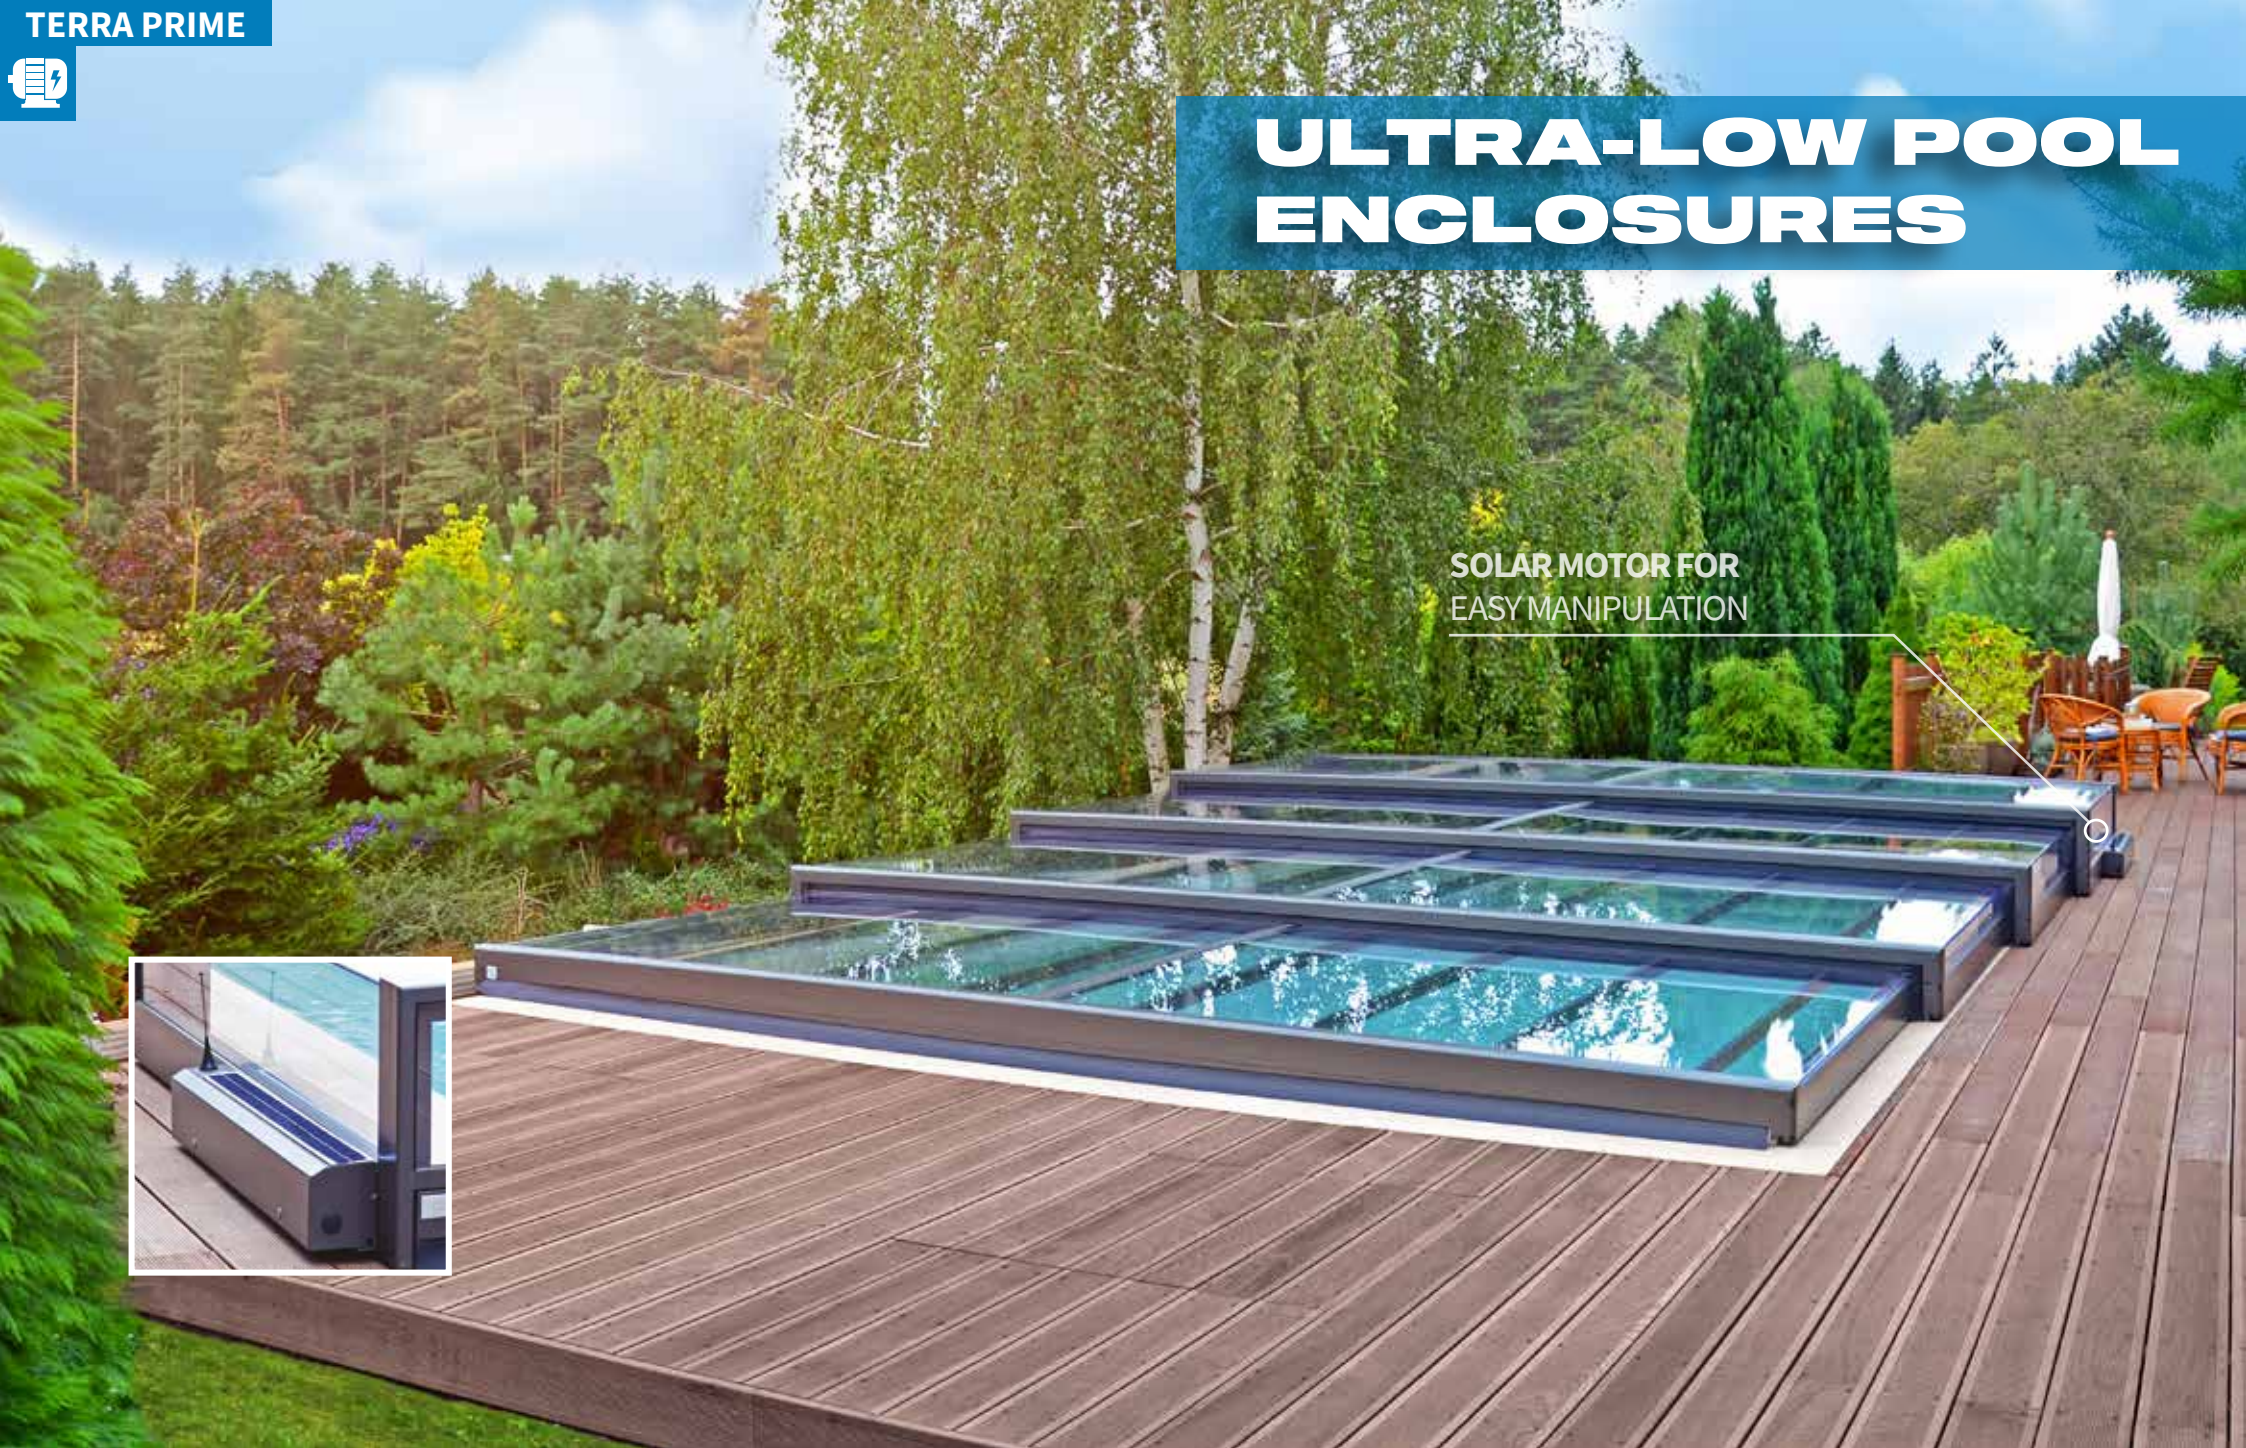

STEP-ON RAILS
ON ONE SIDE

CORONA

ULTRA-LOW POOL ENCLOSURES

SOLAR MOTOR FOR
EASY MANIPULATION

MEDIUM-HEIGHT POOL ENCLOSURES

TROPEA

UNIVERSE

TROPEA

UNIVERSE

The models within this series have been meticulously crafted by ALUKOV's design engineers to seamlessly blend the advantages of both low and high enclosures into a singular, harmonious design. This particular variant caters to customers seeking a solution that not only preserves the aesthetic balance of the garden but also provides ample freedom of movement within the central area of the enclosed pool.

PREMIUM HIGH POOL ENCLOSURES

RAVENA

OLYMPIC

LAGUNA

ORIENT

Hurray for unrestricted movement under the entire enclosure! This advantage is made possible by (almost) vertical side walls, depending on the model. The high-quality and proven sliding system ensures easy sliding of the enclosure in both directions. If the rails are extended the entire enclosure can even be pushed away off the pool. This creates a space protected from the wind usable for garden furniture or for relaxing in the immediate vicinity of the pool!