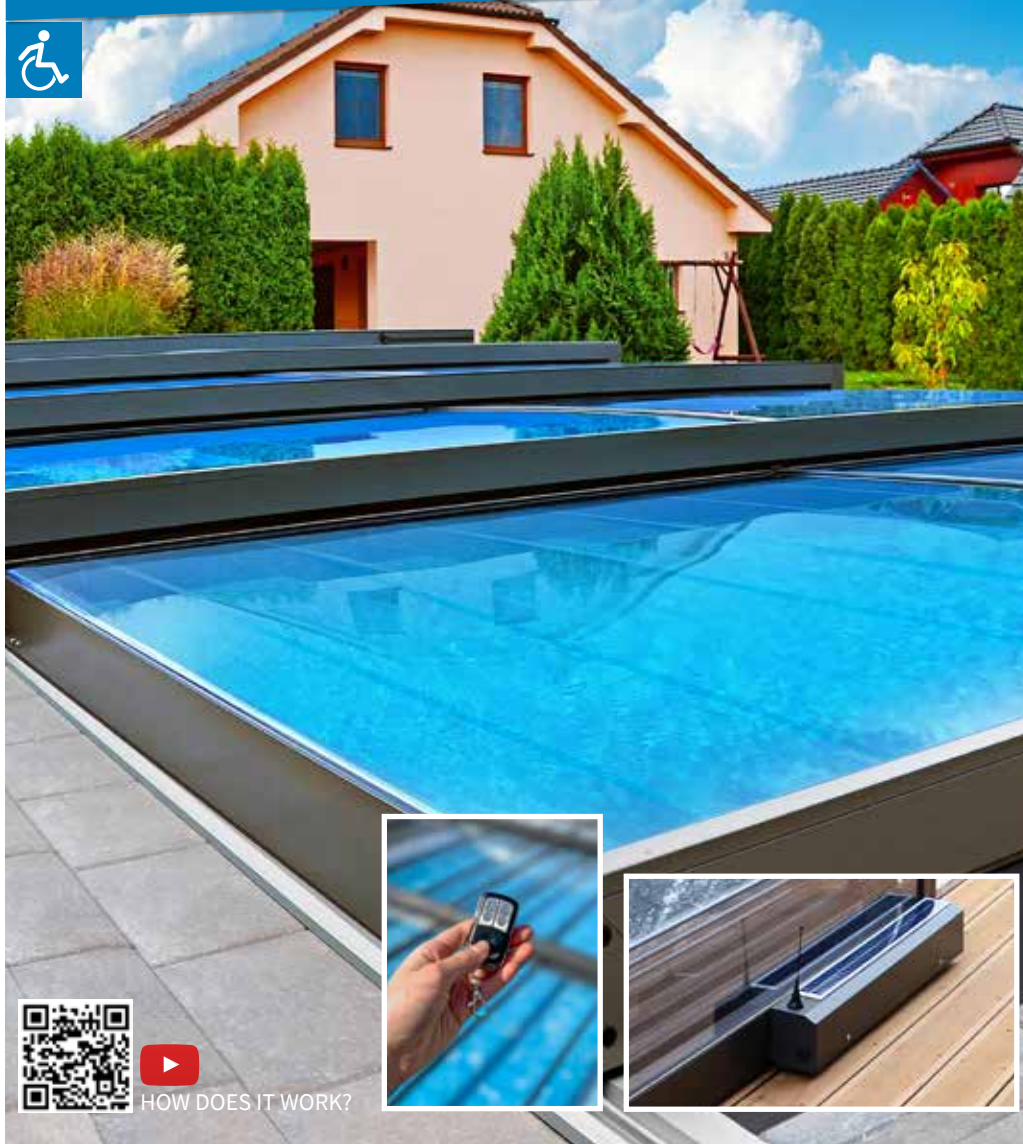

PREMIUM HIGH POOL ENCLOSURES

RAVENA

OLYMPIC

LAGUNA

ORIENT

Hurray for unrestricted movement under the entire enclosure! This advantage is made possible by (almost) vertical side walls, depending on the model. The high-quality and proven sliding system ensures easy sliding of the enclosure in both directions. If the rails are extended the entire enclosure can even be pushed away off the pool. This creates a space protected from the wind usable for garden furniture or for relaxing in the immediate vicinity of the pool!

AZURE ANGLE

**AZURE FLAT
AZURE FLAT COMPACT**

**AZURE
AZURE COMPACT**

**BUDGET-FRIENDLY YET
ELEGANT AND STABLE.**

 PLAY VIDEO

POOL ENCLOSURES CHAMPION

eCHAMPION

HOW DOES IT WORK?