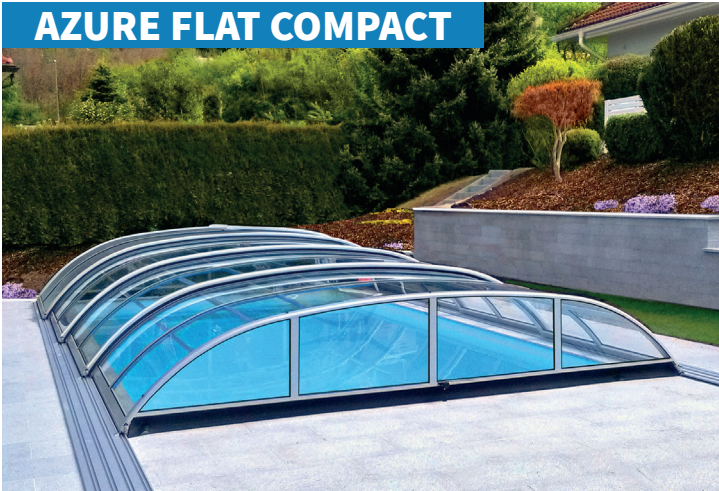

WHY TO CHOOSE AZURE?

- Alukov uses polycarbonate, (unlike SAN perspex) is hailstone resistant, will not discolour or get brittle, 10 years warranty
- UV stable polycarbonate
- Tailor made to fit your pool (choose your size)
- Wind resistant
- Strong aluminium structure
- Beautiful colours to choose from: silver, anthracite
- Modern sealing system between segments – no scratch system
- Lockable segments, safety features
- Rounded aluminium extrusion
- Flat rails – only 14mm high
- Easy glide system

AZURE ANGLE

AZURE ANGLE

AZURE FLAT COMPACT

AZURE FLAT COMPACT

© ALUKOV 12-2017. MANUFACTURER RESERVES THE RIGHT TO TECHNICAL CHANGES OF THIS PRODUCT.

EXTENSION OF THE SEASON

COMFORT

AIR FRESH

Internal width: 3.00 - 5.50 m ■ **Length:** 4.20 - 12.68 m ■ **Number of segments:** 2 - 5

AZURE FLAT, AZURE FLAT COMPACT

Beautiful flat enclosure with very low height still allows you to swim underneath. It will be appreciated by anyone who does not want a high structure on their garden.

AZURE ANGLE

The lowest enclosure from the AZURE range combines the round roof and straight sides. This shape is very modern, stylish and fits into every garden.

Polycarbonate: ■ 3mm clear (glass effect)
Colour: silver or anthracite
Max. width: 4.75 m
Height: 0.59 - 0.85 m