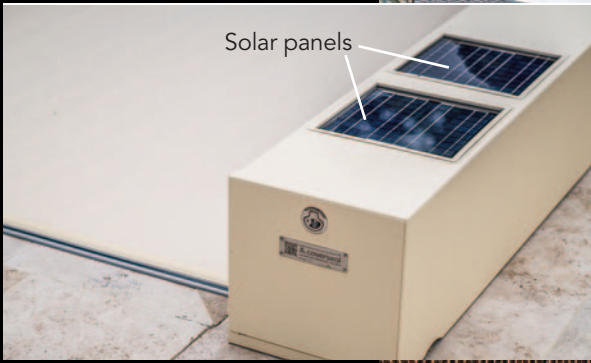

Best of all, not only do they operate superbly in any configuration, they also look fantastic too.

AVAILABLE IN A CHOICE OF COLOURS

Match your cover to your pool with a choice of coloured finishes from our selected range, designed to help blend with your own personal environment. Choose from our RAL colour swatch and match your vinyl finish and box finish to your own personal choice. (The standard box finish is grey as shown above)

Discreet, low profile tracking and cover slats.

Solar panels

The cover is housed within a ventilated box container and can be fitted with optional solar panels to supply the internal batteries meaning no external wiring and even greater power saving.