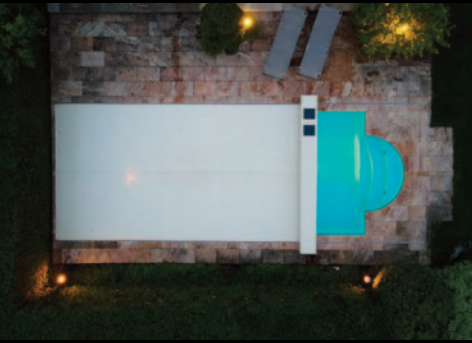

A RELIABLE AND PATENTED TECHNOLOGY

We are delighted to introduce to you the 'CenturionSeal' pool cover system.

This patented system comprises a unique mechanism that allows the fabric to unroll and lock in place thanks to an extra-flat, extremely discreet, 10 mm thick rail. The fabric was developed by the Serge Ferrari brand, the world leader in this market, for top resistance to UV rays, extreme climatic conditions and the most exacting of standards.

Best of all, not only do they operate superbly in any configuration, they also look fantastic too.