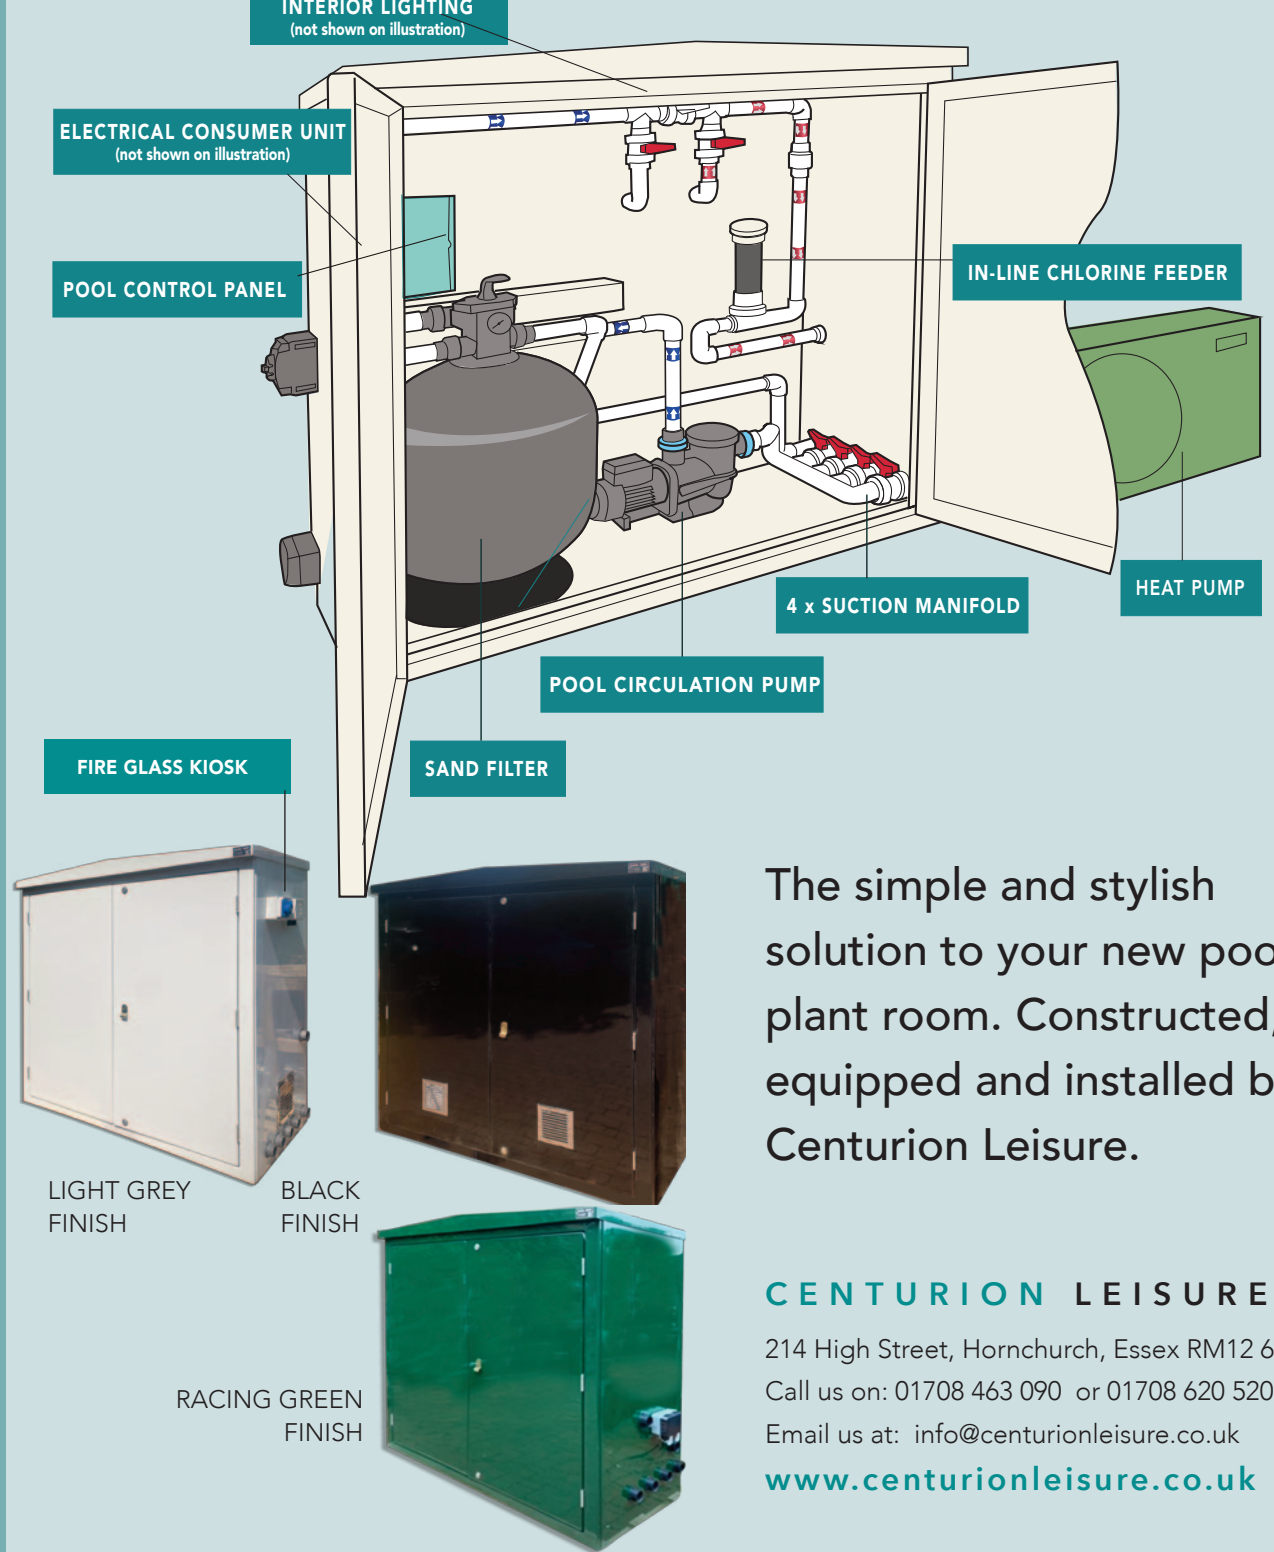

CENTURION LEISURE
Aquadream
ONE PIECE POOL PLANT ROOMS

A complete pool plant room set in its own self contained unit and constructed, equipped and installed by our own Centurion Leisure pool engineers for the perfect fit for your pool.

This innovative pool side solution is unique to Centurion Leisure. Our one-piece pool plant rooms are designed and built in-house ready to be transported to site and connected quickly, easily and effectively. Which means you can rest assured you will have the perfect pool plant room for your perfect pool.

The advantages of a one-piece pool plant room are obvious, less time on site trying to fit all the pool plant into an existing space (and all the problems that can arise with doing that). The pool room can also be located for optimum efficiency and its smart outward appearance completely hides all the electrics, pumps and filters from view.

This all-new product from Centurion Leisure is the perfect answer to many pool-side applications both new and existing. Contact us for our competitive pricing guide.

The simple and stylish solution to your new pool plant room. Constructed, equipped and installed by Centurion Leisure.

CENTURION LEISURE

214 High Street, Hornchurch, Essex RM12 6QP

Call us on: 01708 463 090 or 01708 620 520

Email us at: info@centurionleisure.co.uk

www.centurionleisure.co.uk