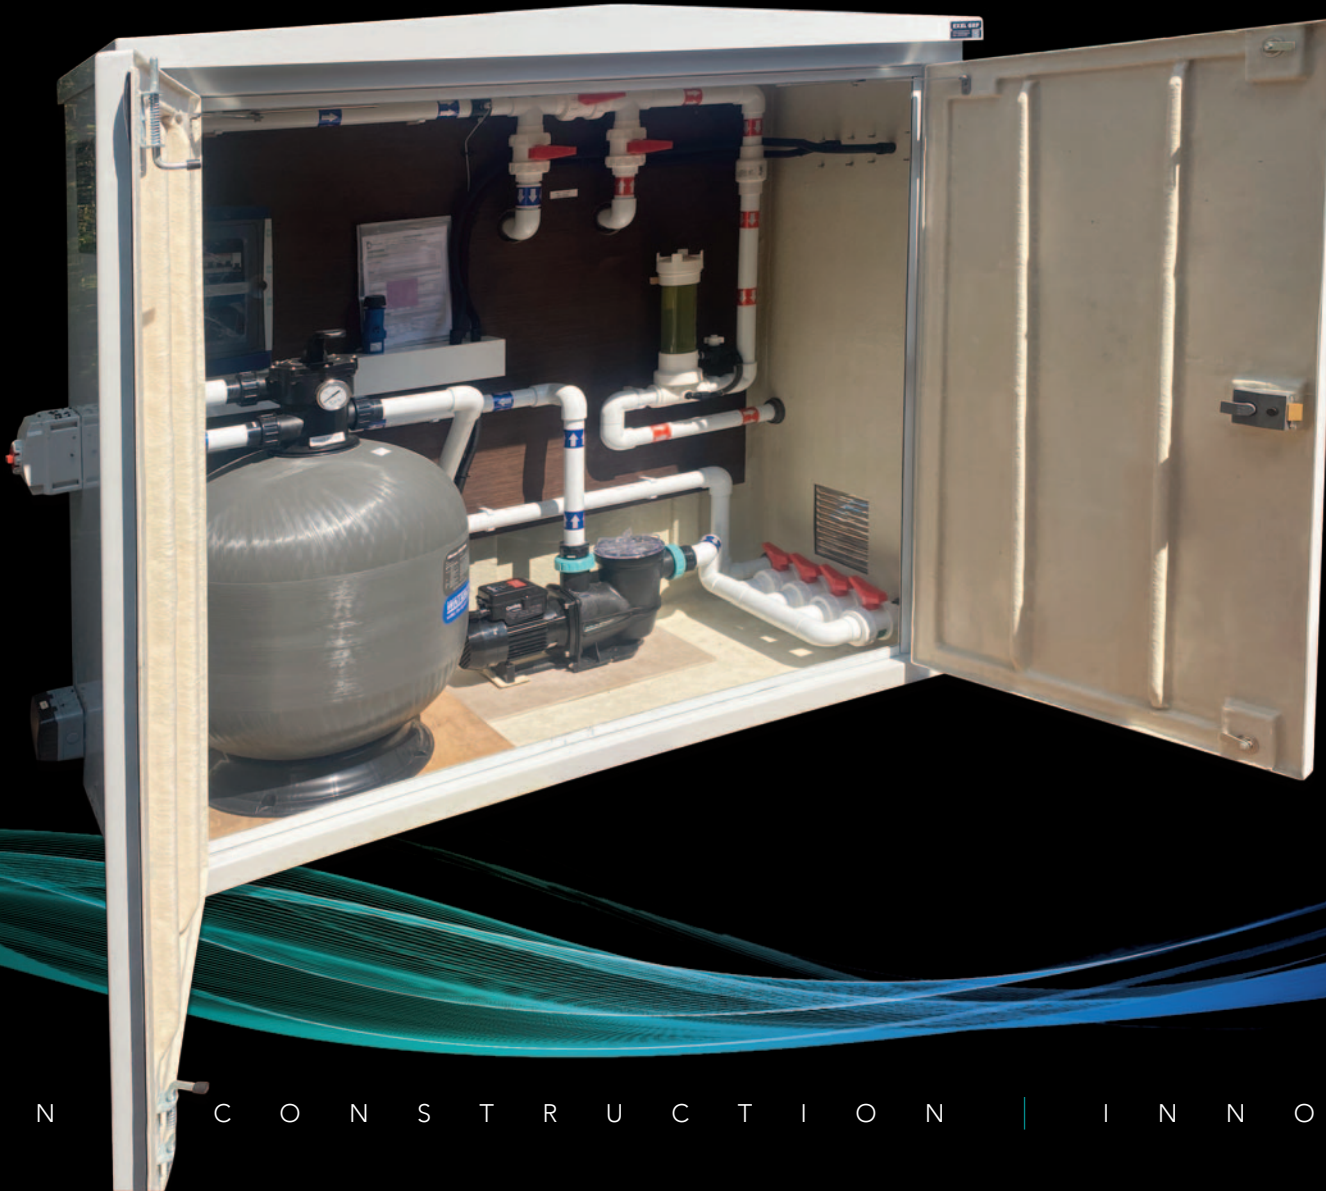

CENTURION LEISURE  
*Aquadream*  
ONE PIECE POOL PLANT ROOMS

D E S I G N | C O N S T R U C T I O N | I N N O V A T I O N

CENTURION LEISURE  
**Aquadream**  
 ONE PIECE POOL PLANT ROOMS

A complete pool plant room set in its own self contained unit and constructed, equipped and installed by our own Centurion Leisure pool engineers for the perfect fit for your pool.

This innovative pool side solution is unique to Centurion Leisure. Our one-piece pool plant rooms are designed and built in-house ready to be transported to site and connected quickly, easily and effectively. Which means you can rest assured you will have the perfect pool plant room for your perfect pool.

The advantages of a one-piece pool plant room are obvious, less time on site trying to fit all the pool plant into an existing space (and all the problems that can arise with doing that). The pool room can also be located for optimum efficiency and its smart outward appearance completely hides all the electrics, pumps and filters from view.